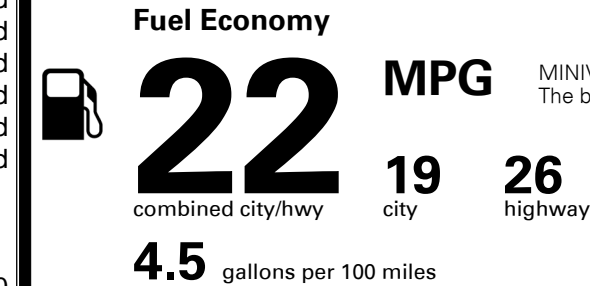

### TOTAL MANUFACTURER'S SUGGESTED RETAIL PRICE ▶

\$ 37,220.00

TOTAL ADDITIONAL WEIGHT: 11.4

\*Additional terms and conditions apply.

\*\*Kia Connect may be currently unavailable for Model Year 2022 and newer vehicles sold or purchased in Massachusetts; please see owners.kia.com for updates on availability.

## EPA DOT Fuel Economy and Environment

Gasoline Vehicle

MINIVANS range from 20 to 48 MPG. The best vehicle rates 140 MPGe.

You spend  
**\$2,500**  
 more in fuel costs over 5 years compared to the average new vehicle.