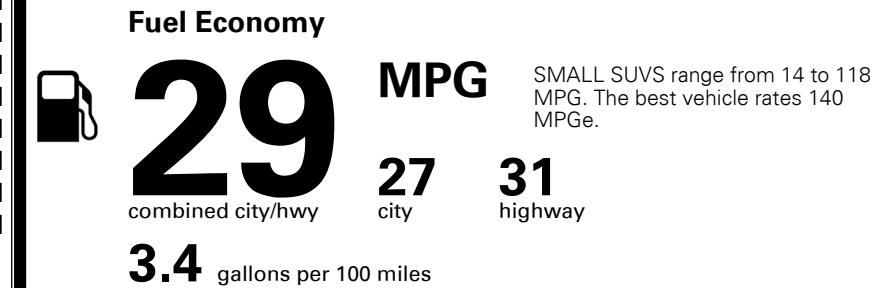

INLAND FREIGHT AND HANDLING \$1,375.00

TOTAL MANUFACTURER'S SUGGESTED RETAIL PRICE ▶ \$30,290.00

TOTAL ADDITIONAL WEIGHT: 8.4

EPA DOT Fuel Economy and Environment

Gasoline Vehicle

You save \$500
 in fuel costs over 5 years compared to the average new vehicle.