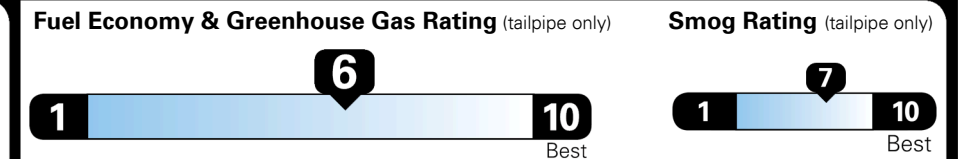

Actual results will vary for many reasons, including driving conditions and how you drive and maintain your vehicle. The average new vehicle gets 28 MPG and costs $9,750 to fuel over 5 years. Cost estimates are based on 15,000 miles per year at $3.60 per gallon. MPGe is miles per gasoline gallon equivalent. Vehicle emissions are a significant cause of climate change and smog.

fueleconomy.gov

Calculate personalized estimates and compare vehicles

GOVERNMENT 5-STAR SAFETY RATINGS

Overall Vehicle Score	Not Rated	
Based on the combined rating of frontal, side and rollover. Should ONLY be compared to other vehicles of similar size and weight.		
Frontal Crash	Driver	Not Rated
Based on the risk of injury in a frontal impact. Should ONLY be compared to other vehicles of similar size and weight.	Passenger	Not Rated
Side Crash	Front seat	Not Rated
Star ratings based on the risk of injury in a side impact.	Rear seat	Not Rated
Rollover	★★★★	
Star ratings based on the risk of rollover in a single-vehicle crash.		

Star ratings range from 1 to 5 stars (★★★★★) with 5 being the highest. Source: National Highway Traffic Safety Administration (NHTSA).
www.safercar.gov or 1-888-327-4236

Manufacturer's suggested retail price includes Manufacturer's recommended pre-delivery service. License and title fees, state and local taxes and other dealer installed options and accessories are not included in the manufacturer's suggested retail price.

PARTS CONTENT INFORMATION

FOR VEHICLES IN THIS CAR LINE U.S./CANADIAN PARTS CONTENT: 4 %

MAJOR SOURCES OF FOREIGN PARTS: KOREA: 85%

NOTE: PARTS CONTENT DOES NOT INCLUDE FINAL ASSEMBLY, DISTRIBUTION, OR OTHER NON-PARTS COSTS.

FOR THIS VEHICLE FINAL ASSEMBLY POINT: GWANGJU, KOREA

COUNTRY OF ORIGIN

ENGINE: KOREA
TRANSMISSION: KOREA