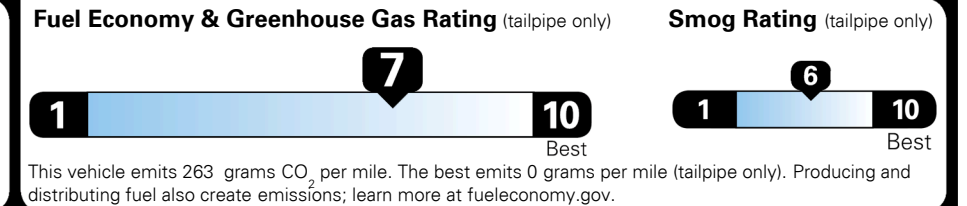

EPA DOT Fuel Economy and Environment

Gasoline Vehicle

You save
\$1,750
 in fuel costs
 over 5 years
 compared to the
 average new vehicle.

Annual fuel cost
\$1,550

Actual results will vary for many reasons, including driving conditions and how you drive and maintain your vehicle. The average new vehicle gets 28 MPG and costs \$9,500 to fuel over 5 years. Cost estimates are based on 15,000 miles per year at \$ 3.50 per gallon. MPGe is miles per gasoline gallon equivalent. Vehicle emissions are a significant cause of climate change and smog.