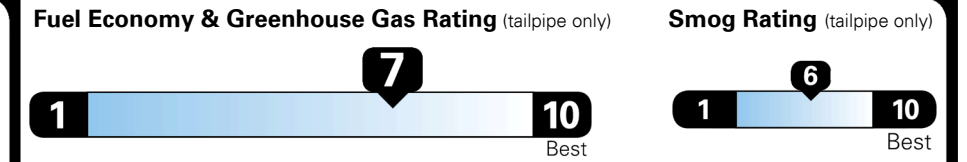

EPA DOT Fuel Economy and Environment

Fuel Economy

38 MPG SMALL SUVs range from 14 to 118 MPG. The best vehicle rates 140 MPGe.
combined city/hwy **38** city **38** highway
2.6 gallons per 100 miles

Gasoline Vehicle

You save
$2,500
in fuel costs
over 5 years
compared to the average new vehicle.

Annual fuel cost
$1,400