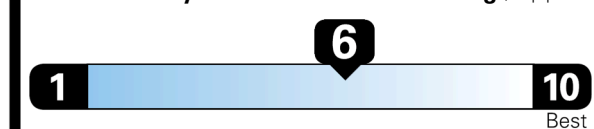

2026 SPORTAGE HYBRID EX AWD

MODEL/OPT.CODE: 4AH4445 / 15
EXTERIOR COLOR: GRAVITY GRAY
INTERIOR COLOR: BLACK
VEHICLE ID NUMBER: KNDPVDDG9T7378246
PORT OF ENTRY: PUGET SOUND

Sold To: MO033
Oakes Kia
2900 BURLINGTON STREET
NORTH KANSAS CITY MO 64116

Ship To: MO033

STANDARD FEATURES

STANDARD HEV S AWD FEATURES

MECHANICAL
1.6L Turbocharged Hybrid Powertrain
6-Speed Automatic Transmission w/Paddle Shifters
Drive Mode Select
All-Wheel Drive w/ Terrain Mode
Electronic Parking Brake w/ Auto Hold

ADVANCED DRIVER-ASSISTANCE SYSTEMS

Forward Collision-Avoidance Assist - Cyclist/Jct Turning
Lane Keeping Assist & Lane Following Assist
Driver Attention Warning & High Beam Assist
Parking Distance Warning - Forward / Reverse
Blind-Spot Collision Warning
Rear Cross-Traffic Collision-Avoidance Assist
Safe Exit Warning
Smart Cruise Control w/Stop & Go

SAFETY

Dual Front Advanced Airbags
Front and Rear Seat-Mounted Side Airbags
Full-Length Side Curtain Airbags

INTERIOR, COMFORT & CONVENIENCE

12.3" Touchscreen w/Wireless Android Auto & Apple CarPlay
Kia Connect w/Comp 3-Yr Ultimate.* Where Available**
SIRIUSXM® w/Free 3-Mo. Subscription*
Dual-Zone Automatic Climate Control w/ Auto Defogger
Smart Key w/ Push Button & Remote Start
Front & Rear USB Charge Ports
Power Driver's Seat w/ Power Lumbar
Heated Front Seats
60/40 Split-Folding and Reclining Rear Seats
Leather-Wrapped Steering Wheel
Rear Occupant Alert

EXTERIOR

18" Alloy Wheels
LED Projector Headlights w/ Auto-On/Off
LED Rear Combination Lights & Daytime Running Lights
Heated Outside Mirrors w/ LED Turn Signals
Rear Privacy Glass and Rear Spoiler
Compact Spare Tire

WARRANTY