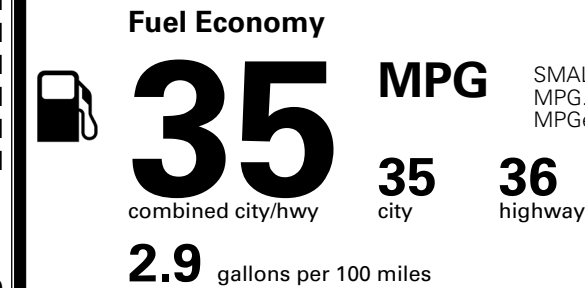

INLAND FREIGHT AND HANDLING

\$ 1,495.00

TOTAL MANUFACTURER'S SUGGESTED RETAIL PRICE ▶

\$ 37,145.00

TOTAL ADDITIONAL WEIGHT: 7.7

EPA DOT Fuel Economy and Environment

Gasoline Vehicle

SMALL SUVs range from 14 to 125 MPG. The best vehicle rates 146 MPGe.

You save
\$1,500
 in fuel costs
 over 5 years
 compared to the
 average new vehicle.

Annual fuel cost
\$1,400

Fuel Economy & Greenhouse Gas Rating (tailpipe only)

Smog Rating (tailpipe only)

This vehicle emits 251 grams CO₂ per mile. The best emits 0 grams per mile (tailpipe only). Producing and distributing fuel also create emissions; learn more at fueleconomy.gov.