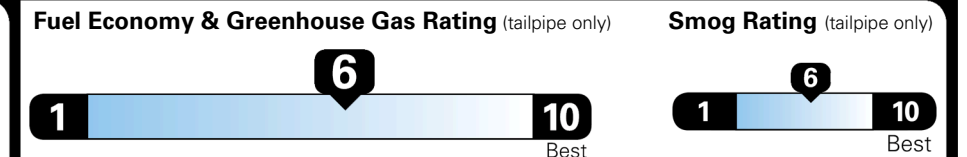

EPA DOT Fuel Economy and Environment

Gasoline Vehicle

Fuel Economy

35 MPG
combined city/hwy

35 MPG
city

36 MPG
highway

2.9 gallons per 100 miles

SMALL SUVs range from 14 to 138 MPG. The best vehicle rates 146 MPGe.

You save $1,500
in fuel costs over 5 years
compared to the average new vehicle.

Annual fuel cost $1,400