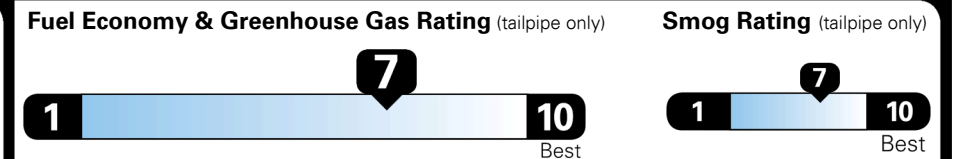

TOTAL ADDITIONAL WEIGHT: 8.4

EPA DOT Fuel Economy and Environment

Gasoline Vehicle

You save
\$2,750
 in fuel costs
 over 5 years
 compared to the
 average new vehicle.

Annual fuel cost
\$1,400

This vehicle emits 235 grams CO₂ per mile. The best emits 0 grams per mile (tailpipe only). Producing and distributing fuel also create emissions; learn more at fueleconomy.gov.