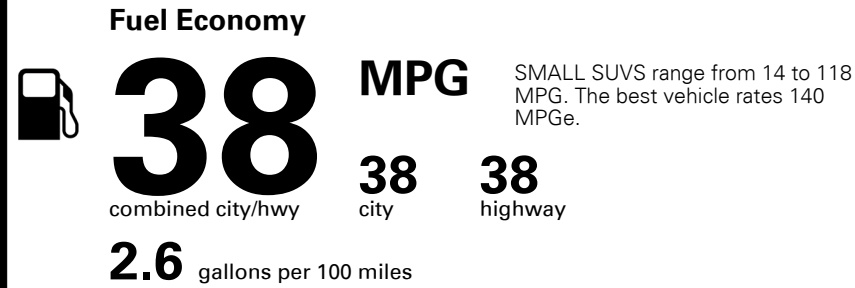

\$395.00
 \$175.00
 \$350.00
 \$300.00

MSRP INCLUDING OPTIONS

\$ 33,510.00

INLAND FREIGHT AND HANDLING

\$ 1,375.00

TOTAL MANUFACTURER'S SUGGESTED RETAIL PRICE ▶

\$ 34,885.00

*Additional terms and conditions apply.
 **Kia Connect may be currently unavailable for Model Year 2022 and newer vehicles sold or purchased in Massachusetts; please see owners.kia.com for updates on availability.
 NOTE: When you purchase this vehicle, Kia America, Inc. collects personal information you provide to the dealership. For information on our collection and use of personal information and your rights, please see our Privacy Policy on www.kia.com.

TOTAL ADDITIONAL WEIGHT: 8.4

EPA DOT Fuel Economy and Environment

Gasoline Vehicle

You save
\$2,750
 in fuel costs
 over 5 years
 compared to the
 average new vehicle.

Annual fuel cost
\$1,400

This vehicle emits 235 grams CO₂ per mile. The best emits 0 grams per mile (tailpipe only). Producing and distributing fuel also create emissions; learn more at fueleconomy.gov.