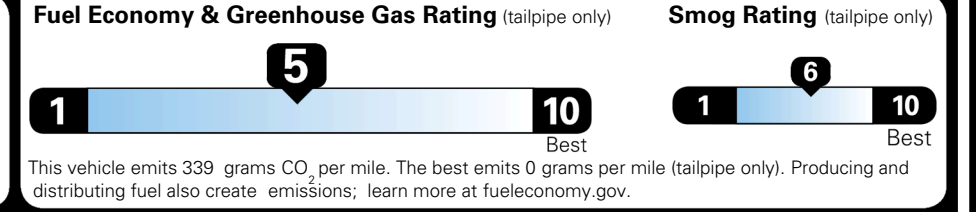

### EPA DOT Fuel Economy and Environment

Gasoline Vehicle

**You spend \$1,000 more in fuel costs over 5 years** compared to the average new vehicle.

**Annual fuel cost \$1,900**

Actual results will vary for many reasons, including driving conditions and how you drive and maintain your vehicle. The average new vehicle gets 29 MPG and costs \$8,500 to fuel over 5 years. Cost estimates are based on 15,000 miles per year at \$ 3.30 per gallon. MPGe is miles per gasoline gallon equivalent. Vehicle emissions are a significant cause of climate change and smog.