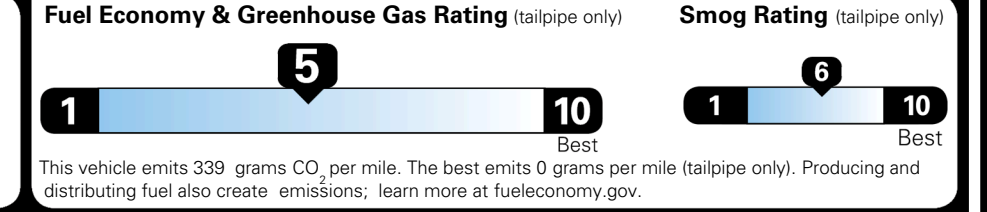

### EPA DOT Fuel Economy and Environment

Gasoline Vehicle

**You spend \$1,000 more in fuel costs over 5 years** compared to the average new vehicle.

**Annual fuel cost \$1,900**

Actual results will vary for many reasons, including driving conditions and how you drive and maintain your vehicle. The average new vehicle gets 29 MPG and costs \$8,500 to fuel over 5 years. Cost estimates are based on 15,000 miles per year at \$ 3.30 per gallon. MPGe is miles per gasoline gallon equivalent. Vehicle emissions are a significant cause of climate change and smog.