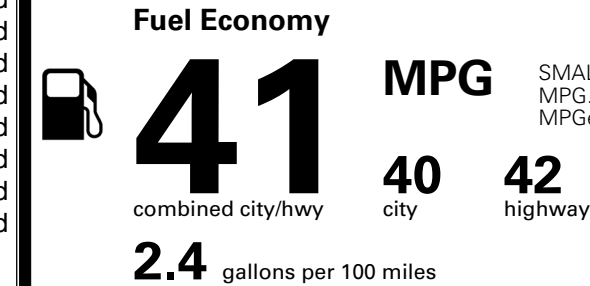

EPA DOT Fuel Economy and Environment

Gasoline Vehicle

SMALL SUVs range from 14 to 138 MPG. The best vehicle rates 146 MPGe.

You save $2,250
in fuel costs over 5 years compared to the average new vehicle.

Annual fuel cost $1,150