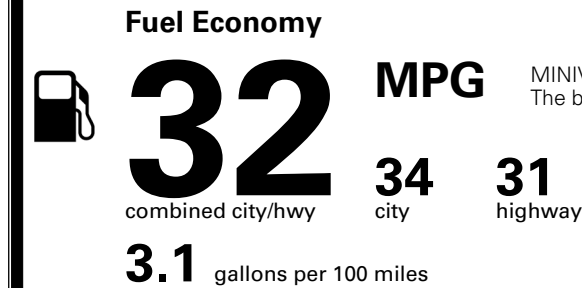

\$495.00
 Included

\$285.00

MSRP INCLUDING OPTIONS

\$ 53,870.00

INLAND FREIGHT AND HANDLING

\$ 1,495.00

TOTAL MANUFACTURER'S SUGGESTED RETAIL PRICE ▶

\$ 55,365.00

TOTAL ADDITIONAL WEIGHT: 10.1

EPA DOT Fuel Economy and Environment

Gasoline Vehicle

MINIVANS range from 20 to 83 MPG. The best vehicle rates 146 MPGe.

You save \$750
 in fuel costs over 5 years compared to the average new vehicle.