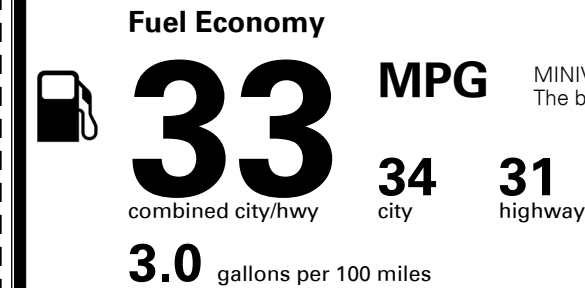

\$495.00
 Included

 Included
 \$295.00

MSRP INCLUDING OPTIONS

\$ 53,690.00

INLAND FREIGHT AND HANDLING

\$ 1,435.00

TOTAL MANUFACTURER'S SUGGESTED RETAIL PRICE ▶

\$ 55,125.00

TOTAL ADDITIONAL WEIGHT: 10.1

EPA DOT Fuel Economy and Environment

Gasoline Vehicle

MINIVANS range from 20 to 48 MPG. The best vehicle rates 140 MPGe.

You save \$1,500
 in fuel costs over 5 years compared to the average new vehicle.