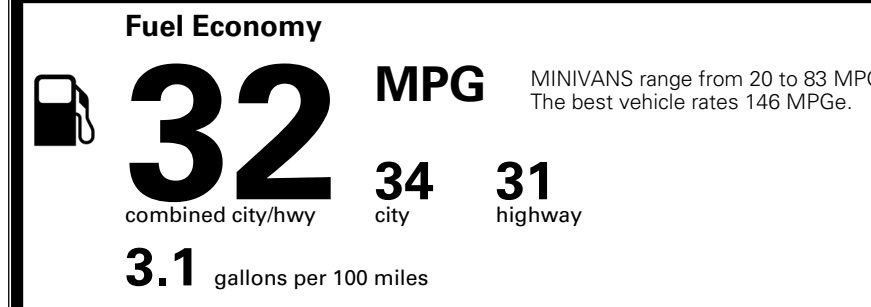

\$495.00
 Included

\$315.00

MSRP INCLUDING OPTIONS

\$ 54,300.00

INLAND FREIGHT AND HANDLING

\$ 1,545.00

TOTAL MANUFACTURER'S SUGGESTED RETAIL PRICE ▶

\$ 55,845.00

TOTAL ADDITIONAL WEIGHT: 10.1

EPA DOT Fuel Economy and Environment

Gasoline Vehicle

You save \$750
 in fuel costs over 5 years compared to the average new vehicle.

Annual fuel cost
\$1,550

Actual results will vary for many reasons, including driving conditions and how you drive and maintain your vehicle. The average new vehicle gets 29 MPG and costs \$8,500 to fuel over 5 years. Cost estimates are based on 15,000 miles per year at \$ 3.30 per gallon. MPGe is miles per gasoline gallon equivalent. Vehicle emissions are a significant cause of climate change and smog.