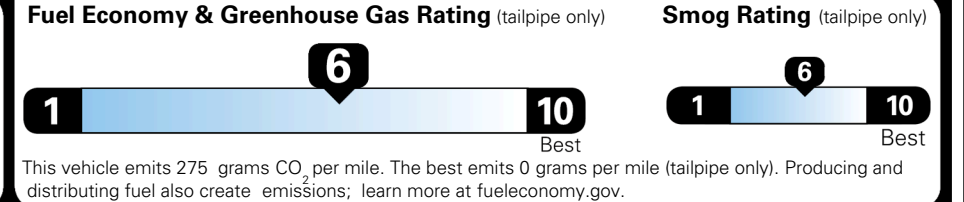

TOTAL ADDITIONAL WEIGHT: 10.1

EPA DOT Fuel Economy and Environment

Gasoline Vehicle

You save \$750
 in fuel costs over 5 years compared to the average new vehicle.

Annual fuel cost
\$1,550

Actual results will vary for many reasons, including driving conditions and how you drive and maintain your vehicle. The average new vehicle gets 29 MPG and costs \$8,500 to fuel over 5 years. Cost estimates are based on 15,000 miles per year at \$ 3.30 per gallon. MPGe is miles per gasoline gallon equivalent. Vehicle emissions are a significant cause of climate change and smog.