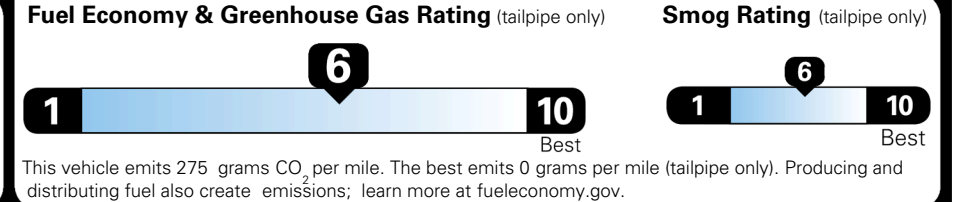

Actual results will vary for many reasons, including driving conditions and how you drive and maintain your vehicle. The average new vehicle gets 29 MPG and costs $8,500 to fuel over 5 years. Cost estimates are based on 15,000 miles per year at $ 3.30 per gallon. MPGe is miles per gasoline gallon equivalent. Vehicle emissions are a significant cause of climate change and smog.

fueleconomy.gov

Calculate personalized estimates and compare vehicles

GOVERNMENT 5-STAR SAFETY RATINGS

Overall Vehicle Score	Not Rated
Based on the combined rating of frontal, side and rollover. Should ONLY be compared to other vehicles of similar size and weight.	
Frontal	Driver ★ ★ ★ ★ ★
Crash	Passenger ★ ★ ★ ★
Based on the risk of injury in a frontal impact. Should ONLY be compared to other vehicles of similar size and weight.	
Side	Front seat Not Rated
Crash	Rear seat Not Rated
Star ratings based on the risk of injury in a side impact.	
Rollover	★ ★ ★ ★
Star ratings based on the risk of rollover in a single-vehicle crash.	

Star ratings range from 1 to 5 stars (★★★★★) with 5 being the highest.
Source: National Highway Traffic Safety Administration (NHTSA).
www.safercar.gov or 1-888-327-4236

Manufacturer's suggested retail price includes Manufacturer's recommended pre-delivery service. License and title fees, state and local taxes and other dealer installed options and accessories are not included in the manufacturer's suggested retail price.

PARTS CONTENT INFORMATION

FOR VEHICLES IN THIS CAR LINE U.S./CANADIAN PARTS CONTENT: 2 %

MAJOR SOURCES OF FOREIGN PARTS: KOREA: 90%

NOTE: PARTS CONTENT DOES NOT INCLUDE FINAL ASSEMBLY, DISTRIBUTION, OR OTHER NON-PARTS COSTS.

FOR THIS VEHICLE FINAL ASSEMBLY POINT: GWANGMYEONG, KOREA

COUNTRY OF ORIGIN ENGINE (MOTOR): KOREA
TRANSMISSION: KOREA