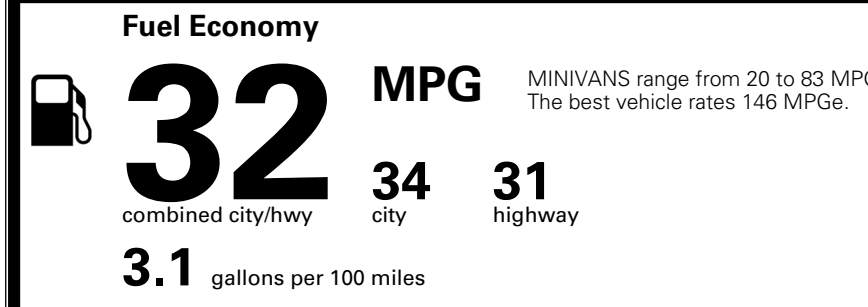

\$495.00
 Included

\$285.00

\$ 54,270.00

\$ 1,545.00

\$ 55,815.00

EPA DOT Fuel Economy and Environment

Gasoline Vehicle

You save \$750
 in fuel costs over 5 years compared to the average new vehicle.