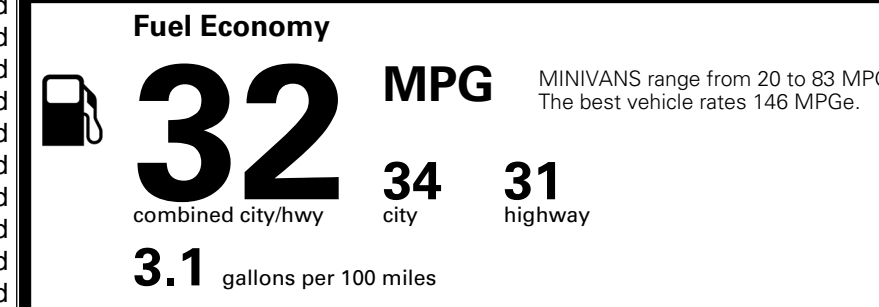

\$495.00
 Included

 \$285.00

MSRP INCLUDING OPTIONS

\$ 54,270.00

INLAND FREIGHT AND HANDLING

\$ 1,545.00

TOTAL MANUFACTURER'S SUGGESTED RETAIL PRICE ▶

\$ 55,815.00

TOTAL ADDITIONAL WEIGHT: 10.1

EPA DOT Fuel Economy and Environment

Gasoline Vehicle

You save \$750
 in fuel costs over 5 years compared to the average new vehicle.

Annual fuel cost \$1,550

Actual results will vary for many reasons, including driving conditions and how you drive and maintain your vehicle. The average new vehicle gets 29 MPG and costs \$8,500 to fuel over 5 years. Cost estimates are based on 15,000 miles per year at \$ 3.30 per gallon. MPGe is miles per gasoline gallon equivalent. Vehicle emissions are a significant cause of climate change and smog.