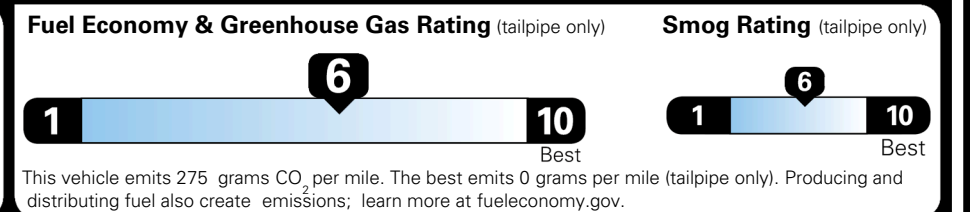

\$495.00
 \$315.00
 \$400.00
 \$45.00
 \$160.00

MSRP INCLUDING OPTIONS

\$ 54,905.00

INLAND FREIGHT AND HANDLING

\$ 1,545.00

TOTAL MANUFACTURER'S SUGGESTED RETAIL PRICE ▶

\$ 56,450.00

TOTAL ADDITIONAL WEIGHT: 20.6

EPA DOT Fuel Economy and Environment

Gasoline Vehicle

You save \$750
 in fuel costs over 5 years compared to the average new vehicle.

Annual fuel cost
\$1,550

Actual results will vary for many reasons, including driving conditions and how you drive and maintain your vehicle. The average new vehicle gets 29 MPG and costs \$8,500 to fuel over 5 years. Cost estimates are based on 15,000 miles per year at \$ 3.30 per gallon. MPGe is miles per gasoline gallon equivalent. Vehicle emissions are a significant cause of climate change and smog.