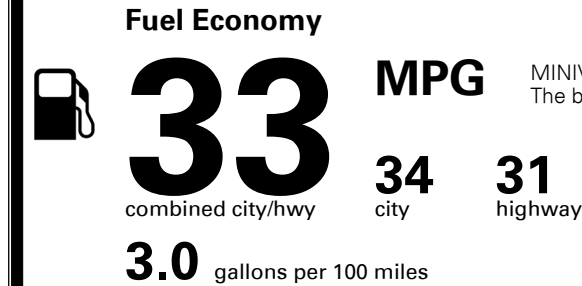

MSRP INCLUDING OPTIONS \$ 51,860.00

INLAND FREIGHT AND HANDLING \$ 1,395.00

TOTAL MANUFACTURER'S SUGGESTED RETAIL PRICE ▶

\$ 53,255.00

TOTAL ADDITIONAL WEIGHT: 10.1

EPA DOT Fuel Economy and Environment

Gasoline Vehicle

MINIVANS range from 20 to 48 MPG. The best vehicle rates 140 MPGe.

You save \$1,500
 in fuel costs over 5 years compared to the average new vehicle.

Annual fuel cost \$1,600

Fuel Economy & Greenhouse Gas Rating (tailpipe only)