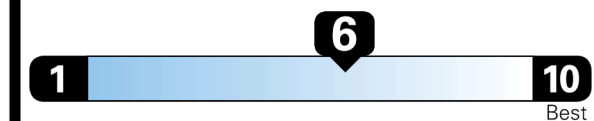

Fuel Economy & Greenhouse Gas Rating (tailpipe only)