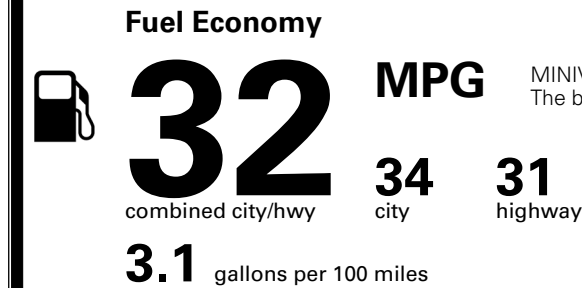

\$495.00
 \$120.00
 \$285.00
 \$65.00

MSRP INCLUDING OPTIONS

\$ 54,455.00

INLAND FREIGHT AND HANDLING

\$ 1,545.00

TOTAL MANUFACTURER'S SUGGESTED RETAIL PRICE ▶

\$ 56,000.00

TOTAL ADDITIONAL WEIGHT: 15.6

EPA DOT Fuel Economy and Environment

Gasoline Vehicle

MINIVANS range from 20 to 83 MPG. The best vehicle rates 146 MPGe.

You save \$750
 in fuel costs over 5 years compared to the average new vehicle.

Annual fuel cost
\$1,550