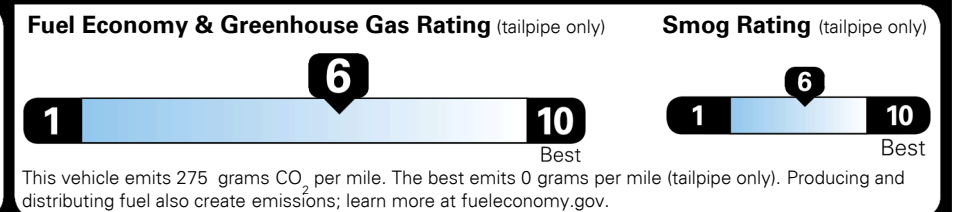

\$495.00
 \$2,500.00
 Included
 \$285.00

MSRP INCLUDING OPTIONS

\$ 56,370.00

INLAND FREIGHT AND HANDLING

\$ 1,495.00

TOTAL MANUFACTURER'S SUGGESTED RETAIL PRICE ▶

\$ 57,865.00

TOTAL ADDITIONAL WEIGHT: 10.1

EPA DOT Fuel Economy and Environment

Gasoline Vehicle

You save \$750
 in fuel costs over 5 years compared to the average new vehicle.

Annual fuel cost \$1,550

Actual results will vary for many reasons, including driving conditions and how you drive and maintain your vehicle. The average new vehicle gets 29 MPG and costs \$8,500 to fuel over 5 years. Cost estimates are based on 15,000 miles per year at \$ 3.30 per gallon. MPGe is miles per gasoline gallon equivalent. Vehicle emissions are a significant cause of climate change and smog.