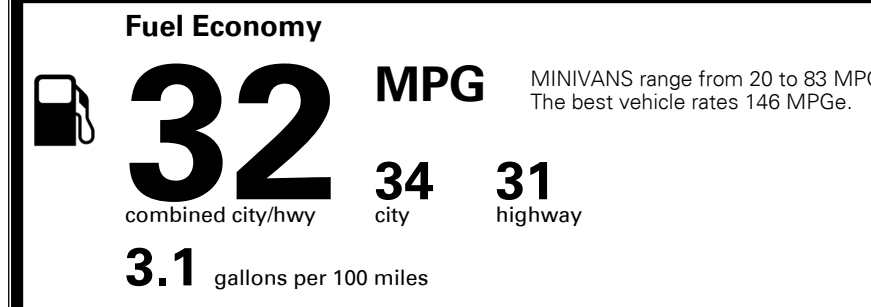

\$495.00
 \$2,500.00
 Included
 \$285.00

MSRP INCLUDING OPTIONS

\$ 56,370.00

INLAND FREIGHT AND HANDLING

\$ 1,495.00

TOTAL MANUFACTURER'S SUGGESTED RETAIL PRICE ▶

\$ 57,865.00

TOTAL ADDITIONAL WEIGHT: 10.1

EPA DOT Fuel Economy and Environment

Gasoline Vehicle

You save \$750
 in fuel costs over 5 years compared to the average new vehicle.

Annual fuel cost \$1,550

Actual results will vary for many reasons, including driving conditions and how you drive and maintain your vehicle. The average new vehicle gets 29 MPG and costs \$8,500 to fuel over 5 years. Cost estimates are based on 15,000 miles per year at \$ 3.30 per gallon. MPGe is miles per gasoline gallon equivalent. Vehicle emissions are a significant cause of climate change and smog.