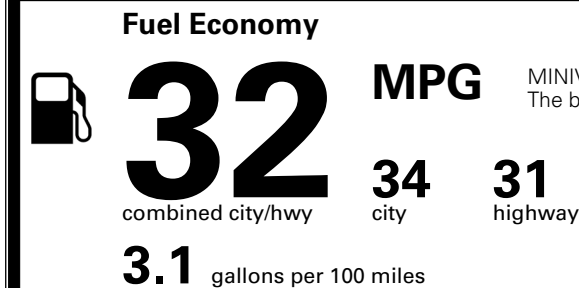

EPA DOT Fuel Economy and Environment

Gasoline Vehicle

MINIVANS range from 20 to 83 MPG. The best vehicle rates 146 MPGe.

You save $750
in fuel costs over 5 years compared to the average new vehicle.

Annual fuel cost $1,550