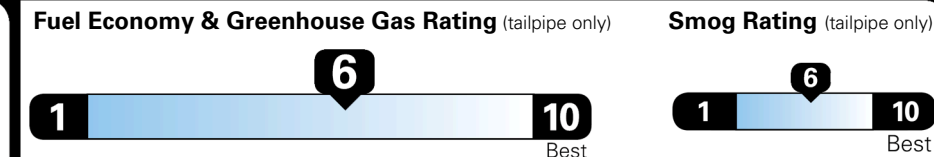

This vehicle emits 275 grams CO₂ per mile. The best emits 0 grams per mile (tailpipe only). Producing and distributing fuel also create emissions; learn more at fueleconomy.gov.

Actual results will vary for many reasons, including driving conditions and how you drive and maintain your vehicle. The average new vehicle gets 29 MPG and costs $8,500 to fuel over 5 years. Cost estimates are based on 15,000 miles per year at $ 3.30 per gallon. MPGe is miles per gasoline gallon equivalent. Vehicle emissions are a significant cause of climate change and smog.

fueleconomy.gov

Calculate personalized estimates and compare vehicles

GOVERNMENT 5-STAR SAFETY RATINGS

Overall Vehicle Score	Not Rated
Based on the combined rating of frontal, side and rollover. Should ONLY be compared to other vehicles of similar size and weight.	
Frontal	Driver ★ ★ ★ ★ ★
Crash	Passenger ★ ★ ★ ★
Based on the risk of injury in a frontal impact. Should ONLY be compared to other vehicles of similar size and weight.	
Side	Front seat Not Rated
Crash	Rear seat Not Rated
Star ratings based on the risk of injury in a side impact.	
Rollover	★ ★ ★ ★
Star ratings based on the risk of rollover in a single-vehicle crash.	

Star ratings range from 1 to 5 stars (★★★★★) with 5 being the highest.
Source: National Highway Traffic Safety Administration (NHTSA).
www.safercar.gov or 1-888-327-4236

Manufacturer's suggested retail price includes Manufacturer's recommended pre-delivery service. License and title fees, state and local taxes and other dealer installed options and accessories are not included in the manufacturer's suggested retail price.

PARTS CONTENT INFORMATION

FOR VEHICLES IN THIS CAR LINE U.S./CANADIAN PARTS CONTENT: 2 %

MAJOR SOURCES OF FOREIGN PARTS: KOREA: 90%

NOTE: PARTS CONTENT DOES NOT INCLUDE FINAL ASSEMBLY, DISTRIBUTION, OR OTHER NON-PARTS COSTS.

FOR THIS VEHICLE FINAL ASSEMBLY POINT: GWANGMYEONG, KOREA

COUNTRY OF ORIGIN ENGINE (MOTOR):

KOREA

TRANSMISSION:

KOREA