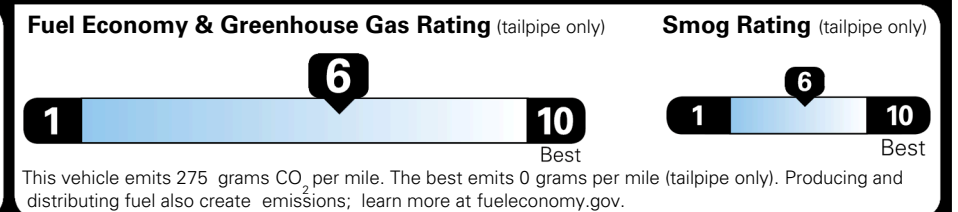

\$495.00
 \$315.00

MSRP INCLUDING OPTIONS

\$ 54,300.00

INLAND FREIGHT AND HANDLING

\$ 1,545.00

TOTAL MANUFACTURER'S SUGGESTED RETAIL PRICE ▶

\$ 55,845.00

TOTAL ADDITIONAL WEIGHT: 10.1

EPA DOT Fuel Economy and Environment

Gasoline Vehicle

You save \$750
 in fuel costs over 5 years compared to the average new vehicle.

Annual fuel cost
\$1,550

Actual results will vary for many reasons, including driving conditions and how you drive and maintain your vehicle. The average new vehicle gets 29 MPG and costs \$8,500 to fuel over 5 years. Cost estimates are based on 15,000 miles per year at \$ 3.30 per gallon. MPGe is miles per gasoline gallon equivalent. Vehicle emissions are a significant cause of climate change and smog.