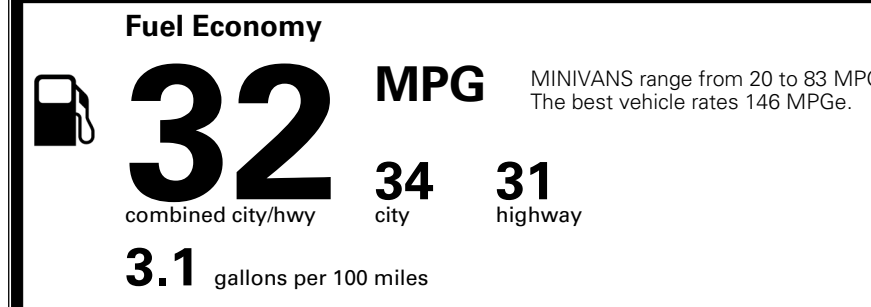

\$495.00
 \$315.00

MSRP INCLUDING OPTIONS

\$ 54,300.00

INLAND FREIGHT AND HANDLING

\$ 1,545.00

TOTAL MANUFACTURER'S SUGGESTED RETAIL PRICE ▶

\$ 55,845.00

TOTAL ADDITIONAL WEIGHT: 10.1

EPA DOT Fuel Economy and Environment

Gasoline Vehicle

You save \$750
 in fuel costs over 5 years compared to the average new vehicle.

Annual fuel cost
\$1,550

Actual results will vary for many reasons, including driving conditions and how you drive and maintain your vehicle. The average new vehicle gets 29 MPG and costs \$8,500 to fuel over 5 years. Cost estimates are based on 15,000 miles per year at \$ 3.30 per gallon. MPGe is miles per gasoline gallon equivalent. Vehicle emissions are a significant cause of climate change and smog.