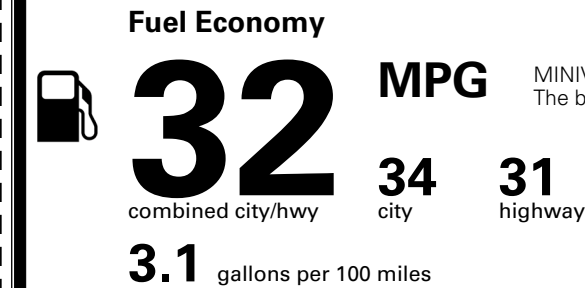

### EPA DOT Fuel Economy and Environment

Gasoline Vehicle

MINIVANS range from 20 to 83 MPG. The best vehicle rates 146 MPGe.

**You save \$750**  
 in fuel costs over 5 years compared to the average new vehicle.