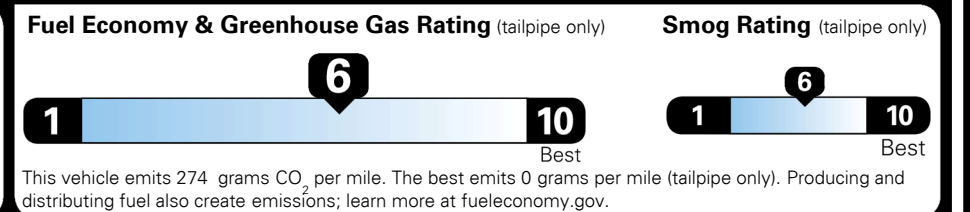

TOTAL ADDITIONAL WEIGHT: 10.1

EPA DOT Fuel Economy and Environment

Gasoline Vehicle

You save \$1,500
 in fuel costs over 5 years compared to the average new vehicle.

Annual fuel cost \$1,600

Actual results will vary for many reasons, including driving conditions and how you drive and maintain your vehicle. The average new vehicle gets 28 MPG and costs \$9,500 to fuel over 5 years. Cost estimates are based on 15,000 miles per year at \$ 3.50 per gallon. MPGe is miles per gasoline gallon equivalent. Vehicle emissions are a significant cause of climate change and smog.