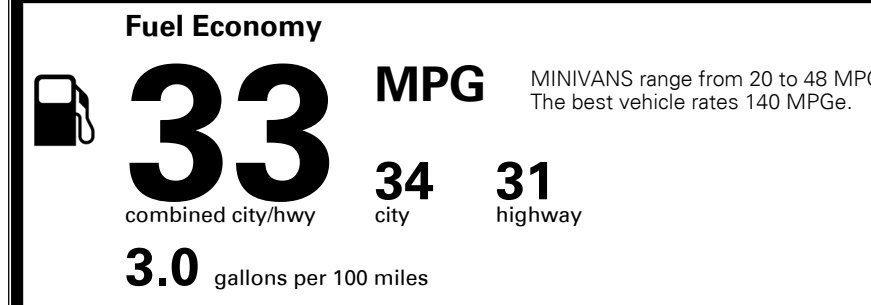

\$495.00
 Included

 Included
 \$295.00

MSRP INCLUDING OPTIONS

\$ 53,690.00

INLAND FREIGHT AND HANDLING

\$ 1,435.00

TOTAL MANUFACTURER'S SUGGESTED RETAIL PRICE ▶

\$ 55,125.00

TOTAL ADDITIONAL WEIGHT: 10.1

EPA DOT Fuel Economy and Environment

Gasoline Vehicle

You save \$1,500
 in fuel costs over 5 years compared to the average new vehicle.

Annual fuel cost \$1,600

Actual results will vary for many reasons, including driving conditions and how you drive and maintain your vehicle. The average new vehicle gets 28 MPG and costs \$9,500 to fuel over 5 years. Cost estimates are based on 15,000 miles per year at \$ 3.50 per gallon. MPGe is miles per gasoline gallon equivalent. Vehicle emissions are a significant cause of climate change and smog.