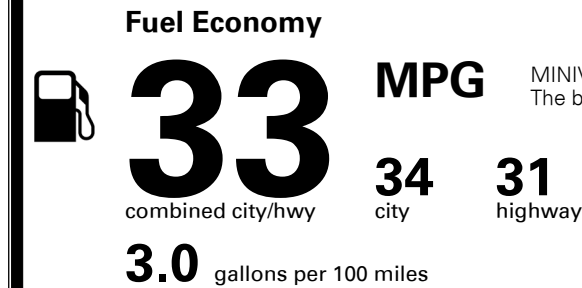

## EPA DOT Fuel Economy and Environment

Gasoline Vehicle

MINIVANS range from 20 to 48 MPG. The best vehicle rates 140 MPGe.

**You save \$1,500**  
 in fuel costs over 5 years compared to the average new vehicle.