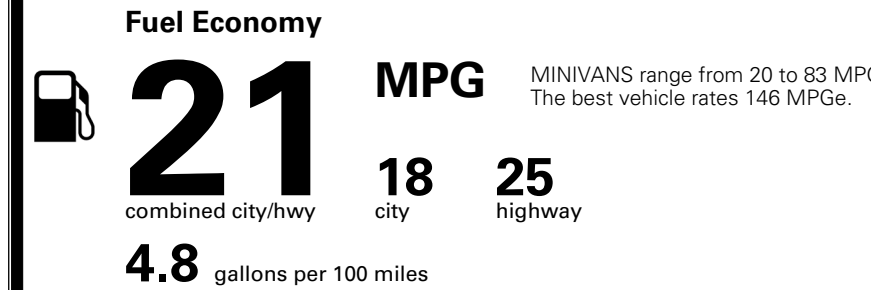

MSRP INCLUDING OPTIONS \$ 48,670.00

INLAND FREIGHT AND HANDLING \$ 1,545.00

TOTAL MANUFACTURER'S SUGGESTED RETAIL PRICE ▶ \$ 50,215.00

TOTAL ADDITIONAL WEIGHT: 12.8

EPA DOT Fuel Economy and Environment

Gasoline Vehicle