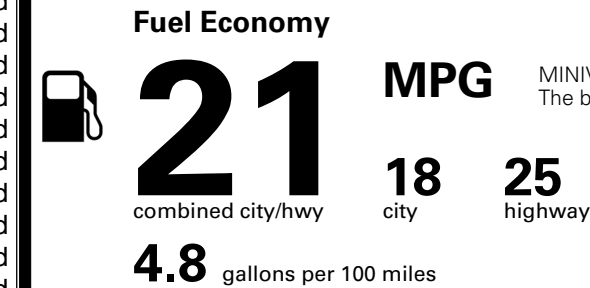

MSRP INCLUDING OPTIONS \$ 48,670.00

INLAND FREIGHT AND HANDLING \$ 1,545.00

TOTAL MANUFACTURER'S SUGGESTED RETAIL PRICE ▶ \$ 50,215.00

TOTAL ADDITIONAL WEIGHT: 12.8

EPA DOT Fuel Economy and Environment

Gasoline Vehicle