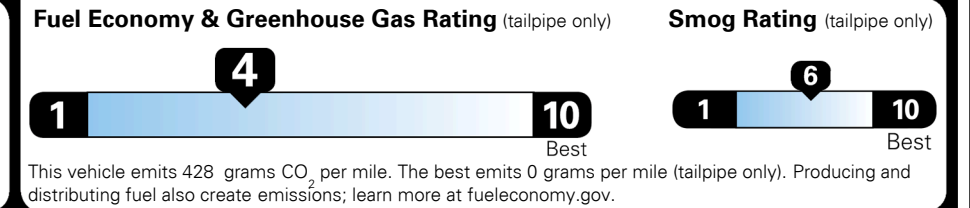

You spend
$3,250
more in fuel costs
over 5 years
compared to the
average new vehicle.

Annual fuel cost
$2,350