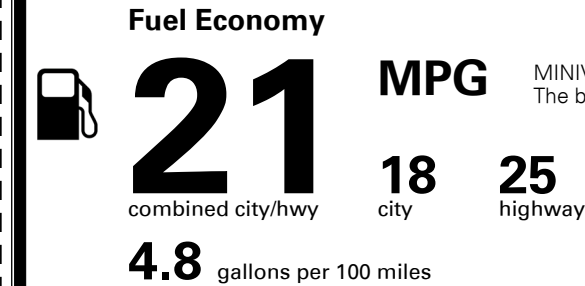

INLAND FREIGHT AND HANDLING

\$ 1,435.00

TOTAL MANUFACTURER'S SUGGESTED RETAIL PRICE ▶

\$ 49,285.00

TOTAL ADDITIONAL WEIGHT: 11.4

EPA DOT Fuel Economy and Environment

Gasoline Vehicle

You spend
\$3,250
 more in fuel costs
 over 5 years
 compared to the
 average new vehicle.