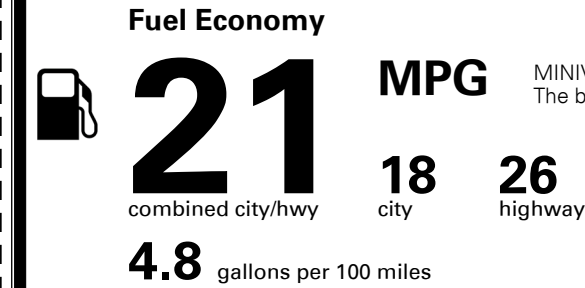

\$495.00
 \$2,500.00
 \$265.00

MSRP INCLUDING OPTIONS

\$ 53,860.00

INLAND FREIGHT AND HANDLING

\$ 1,395.00

TOTAL MANUFACTURER'S SUGGESTED RETAIL PRICE ▶

\$ 55,255.00

TOTAL ADDITIONAL WEIGHT: 11.4

EPA DOT Fuel Economy and Environment

Gasoline Vehicle

You spend
\$3,000
 more in fuel costs
 over 5 years
 compared to the
 average new vehicle.

Annual fuel cost
\$2,500

Actual results will vary for many reasons, including driving conditions and how you drive and maintain your vehicle. The average new vehicle gets 28 MPG and costs \$9,500 to fuel over 5 years. Cost estimates are based on 15,000 miles per year at \$ 3.50 per gallon. MPGe is miles per gasoline gallon equivalent. Vehicle emissions are a significant cause of climate change and smog.