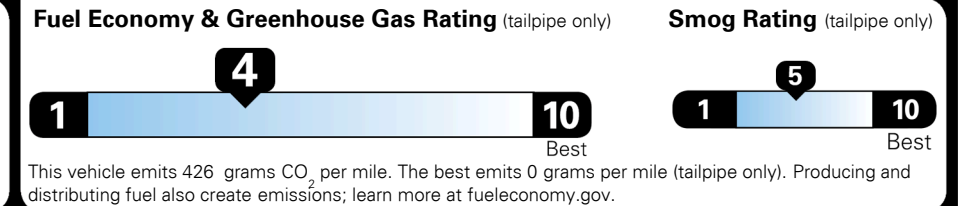

You spend
$3,000
more in fuel costs
over 5 years
compared to the
average new vehicle.

Annual fuel cost
$2,500