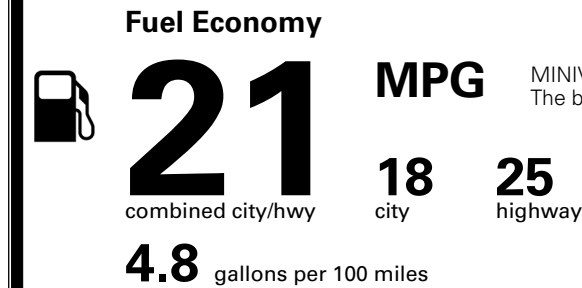

EPA DOT Fuel Economy and Environment

Gasoline Vehicle

You spend
$3,250
more in fuel costs
over 5 years
compared to the
average new vehicle.

Annual fuel cost
$2,350