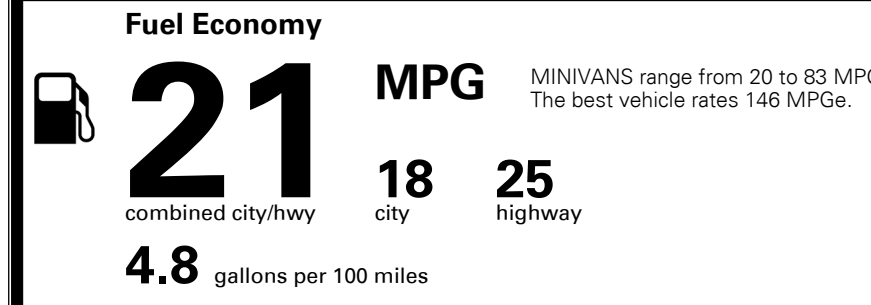

EPA DOT Fuel Economy and Environment

Gasoline Vehicle

You spend $3,250 more in fuel costs over 5 years compared to the average new vehicle.

Annual fuel cost $2,350