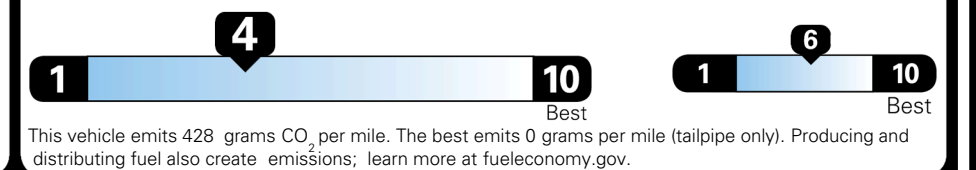

Fuel Economy & Greenhouse Gas Rating (tailpipe only) Smog Rating (tailpipe only)

Actual results will vary for many reasons, including driving conditions and how you drive and maintain your vehicle. The average new vehicle gets 29 MPG and costs $8,500 to fuel over 5 years. Cost estimates are based on 15,000 miles per year at $ 3.30 per gallon. MPGe is miles per gasoline gallon equivalent. Vehicle emissions are a significant cause of climate change and smog.

fueleconomy.gov

Calculate personalized estimates and compare vehicles

GOVERNMENT 5-STAR SAFETY RATINGS

Overall Vehicle Score	Not Rated
Based on the combined rating of frontal, side and rollover. Should ONLY be compared to other vehicles of similar size and weight.	
Frontal	Driver
Crash	Passenger
Based on the risk of injury in a frontal impact. Should ONLY be compared to other vehicles of similar size and weight.	
Side	Front seat
Crash	Rear seat
Star ratings based on the risk of injury in a side impact.	
Rollover	
Star ratings based on the risk of rollover in a single-vehicle crash.	

Star ratings range from 1 to 5 stars (★★★★★) with 5 being the highest.
Source: National Highway Traffic Safety Administration (NHTSA).
www.safercar.gov or 1-888-327-4236

Manufacturer's suggested retail price includes Manufacturer's recommended pre-delivery service. License and title fees, state and local taxes and other dealer installed options and accessories are not included in the manufacturer's suggested retail price.

PARTS CONTENT INFORMATION

FOR VEHICLES IN THIS CAR LINE U.S./CANADIAN PARTS CONTENT: 2 %

MAJOR SOURCES OF FOREIGN PARTS: KOREA: 95%

NOTE: PARTS CONTENT DOES NOT INCLUDE FINAL ASSEMBLY, DISTRIBUTION, OR OTHER NON-PARTS COSTS.

FOR THIS VEHICLE FINAL ASSEMBLY POINT: GWANGMYEONG, KOREA

COUNTRY OF ORIGIN
ENGINE (MOTOR): KOREA
TRANSMISSION: KOREA