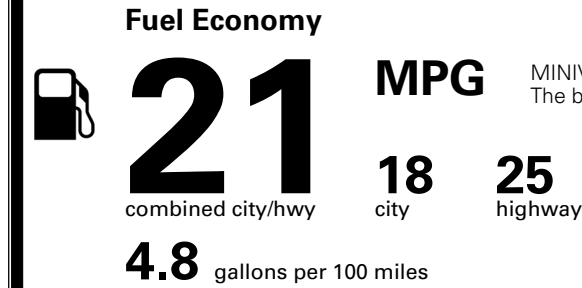

### TOTAL MANUFACTURER'S SUGGESTED RETAIL PRICE ▶

\$ 56,315.00

TOTAL ADDITIONAL WEIGHT: 15.9

\*Additional terms and conditions apply.  
 \*\*Kia Connect may be currently unavailable for some Model Year 2022 and newer vehicles sold or purchased in Massachusetts; please see owners.kia.com for more information.  
 NOTE: When you purchase this vehicle, Kia America, Inc. collects personal information you provide to the dealership. For information on our collection and use of personal information and your rights, please see our Privacy Policy on www.kia.com.

### EPA DOT Fuel Economy and Environment

MINIVANS range from 20 to 83 MPG. The best vehicle rates 146 MPGe.