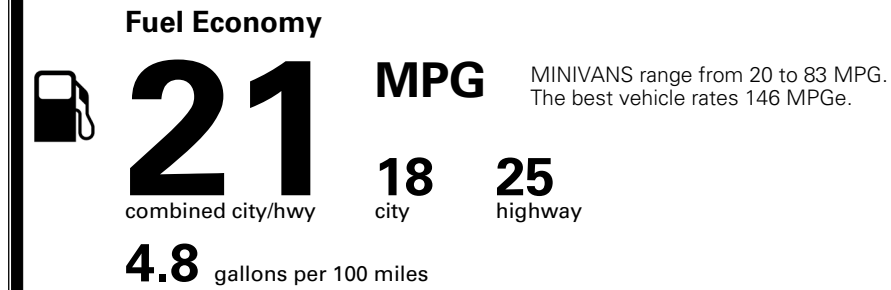

Included
Included
Included
Included
Included
Included
Included
Included
Included

ADDITIONAL INSTALLED EQUIPMENT:

(In addition to or in place of standard features)

- Ivory Silver Paint
- Rear Seat Entertainment Package
- Dual Screen Rear Seat Entertainment System
- SX Prestige Seat Package
- 7-Passenger Seating
- 2nd Row Power Seats w/Leg Support
- Heated and Ventilated 2nd-Row Seats
- Ambient Lighting and Glossy Interior Trim
- All Weather Floor Mats, Luxury
- First Aid Kit, Small

$495.00
$2,500.00
Included
$315.00
$45.00

MSRP INCLUDING OPTIONS

$ 54,845.00

INLAND FREIGHT AND HANDLING

$ 1,545.00

TOTAL MANUFACTURER'S SUGGESTED RETAIL PRICE ▶

$ 56,390.00

TOTAL ADDITIONAL WEIGHT: 10.9

*Additional terms and conditions apply.
**Kia Connect may be currently unavailable for some Model Year 2022 and newer vehicles sold or purchased in Massachusetts; please see owners.kia.com for more information.
NOTE: When you purchase this vehicle, Kia America, Inc. collects personal information you provide to the dealership. For information on our collection and use of personal information and your rights, please see our Privacy Policy on www.kia.com.

EPA DOT Fuel Economy and Environment

Gasoline Vehicle

You spend
$3,250
more in fuel costs
over 5 years
compared to the
average new vehicle.

Annual fuel cost
$2,350