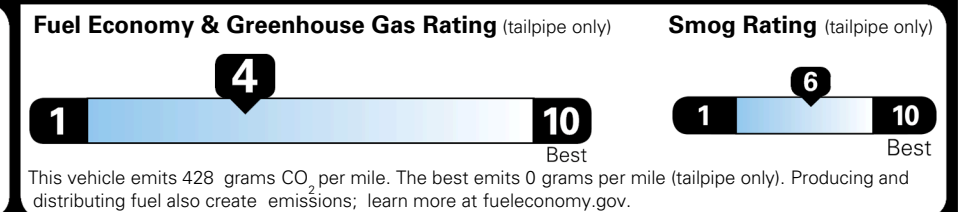

EPA DOT Fuel Economy and Environment

Gasoline Vehicle

You spend
\$3,250
 more in fuel costs
 over 5 years
 compared to the
 average new vehicle.

Annual fuel cost
\$2,350

Actual results will vary for many reasons, including driving conditions and how you drive and maintain your vehicle. The average new vehicle gets 29 MPG and costs \$8,500 to fuel over 5 years. Cost estimates are based on 15,000 miles per year at \$ 3.30 per gallon. MPGe is miles per gasoline gallon equivalent. Vehicle emissions are a significant cause of climate change and smog.