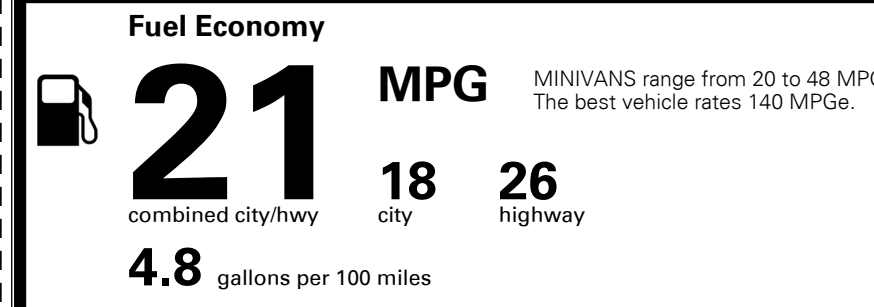

\$495.00
 \$2,500.00
 Included
 Included
 \$110.00
 \$265.00
 \$65.00

MSRP INCLUDING OPTIONS

\$ 54,035.00

INLAND FREIGHT AND HANDLING

\$ 1,395.00

TOTAL MANUFACTURER'S SUGGESTED RETAIL PRICE ▶

\$ 55,430.00

TOTAL ADDITIONAL WEIGHT: 21.4

EPA DOT Fuel Economy and Environment

Gasoline Vehicle

You spend \$3,000 more in fuel costs over 5 years compared to the average new vehicle.

Annual fuel cost \$2,500

Actual results will vary for many reasons, including driving conditions and how you drive and maintain your vehicle. The average new vehicle gets 28 MPG and costs \$9,500 to fuel over 5 years. Cost estimates are based on 15,000 miles per year at \$ 3.50 per gallon. MPGe is miles per gasoline gallon equivalent. Vehicle emissions are a significant cause of climate change and smog.