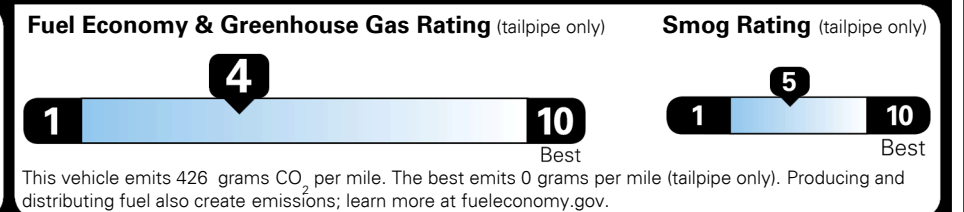

\$495.00
 \$2,500.00
 Included
 Included
 \$110.00
 \$265.00
 \$65.00

MSRP INCLUDING OPTIONS

\$ 54,035.00

INLAND FREIGHT AND HANDLING

\$ 1,395.00

TOTAL MANUFACTURER'S SUGGESTED RETAIL PRICE ▶

\$ 55,430.00

TOTAL ADDITIONAL WEIGHT: 21.4

EPA DOT Fuel Economy and Environment

Gasoline Vehicle

You spend \$3,000 more in fuel costs over 5 years compared to the average new vehicle.

Annual fuel cost \$2,500

Actual results will vary for many reasons, including driving conditions and how you drive and maintain your vehicle. The average new vehicle gets 28 MPG and costs \$9,500 to fuel over 5 years. Cost estimates are based on 15,000 miles per year at \$ 3.50 per gallon. MPGe is miles per gasoline gallon equivalent. Vehicle emissions are a significant cause of climate change and smog.