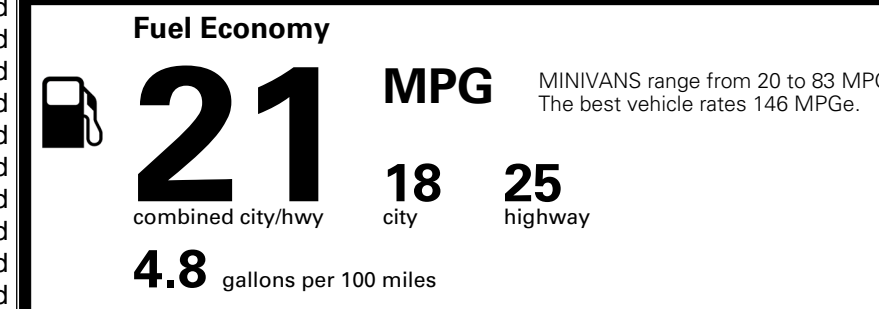

\$495.00
 \$285.00

MSRP INCLUDING OPTIONS

\$ 52,270.00

INLAND FREIGHT AND HANDLING

\$ 1,545.00

TOTAL MANUFACTURER'S SUGGESTED RETAIL PRICE ▶

\$ 53,815.00

TOTAL ADDITIONAL WEIGHT: 11.4

EPA DOT Fuel Economy and Environment

Gasoline Vehicle

You spend \$3,250 more in fuel costs over 5 years compared to the average new vehicle.

Annual fuel cost \$2,350

Actual results will vary for many reasons, including driving conditions and how you drive and maintain your vehicle. The average new vehicle gets 29 MPG and costs \$8,500 to fuel over 5 years. Cost estimates are based on 15,000 miles per year at \$ 3.30 per gallon. MPGe is miles per gasoline gallon equivalent. Vehicle emissions are a significant cause of climate change and smog.