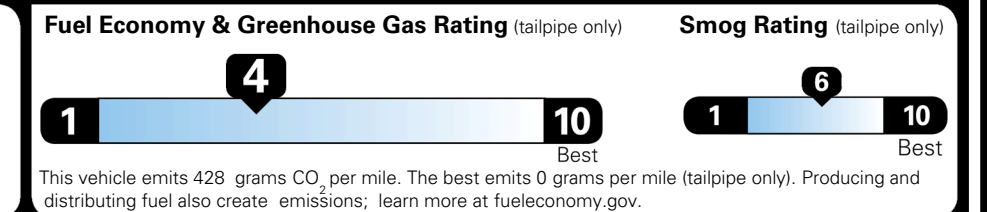

EPA DOT Fuel Economy and Environment

Gasoline Vehicle

You spend \$3,250 more in fuel costs over 5 years compared to the average new vehicle.

Annual fuel cost \$2,350

Actual results will vary for many reasons, including driving conditions and how you drive and maintain your vehicle. The average new vehicle gets 29 MPG and costs \$8,500 to fuel over 5 years. Cost estimates are based on 15,000 miles per year at \$ 3.30 per gallon. MPGe is miles per gasoline gallon equivalent. Vehicle emissions are a significant cause of climate change and smog.