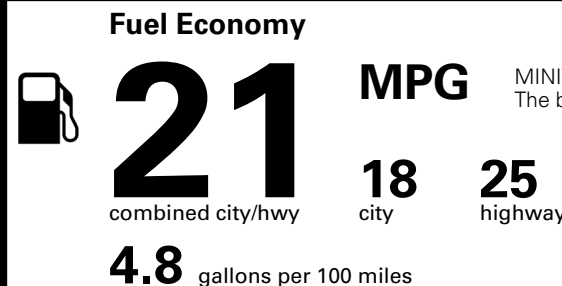

MSRP INCLUDING OPTIONS \$ 48,670.00

INLAND FREIGHT AND HANDLING \$ 1,545.00

TOTAL MANUFACTURER'S SUGGESTED RETAIL PRICE ▶ \$ 50,215.00

TOTAL ADDITIONAL WEIGHT: 12.8

EPA DOT Fuel Economy and Environment

Gasoline Vehicle