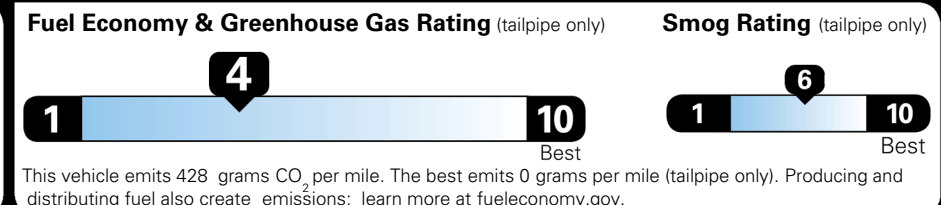

You spend $3,250 more in fuel costs over 5 years compared to the average new vehicle.

Annual fuel cost $2,350