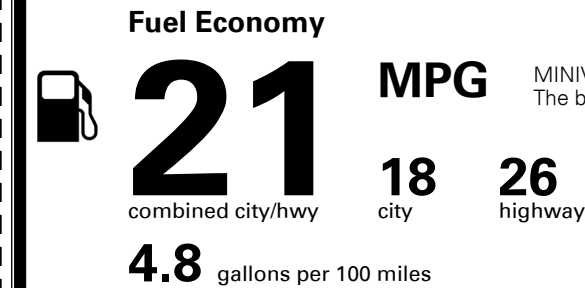

\$495.00
 Included

 Included
 \$265.00
 \$65.00

MSRP INCLUDING OPTIONS

\$ 51,425.00

INLAND FREIGHT AND HANDLING

\$ 1,395.00

TOTAL MANUFACTURER'S SUGGESTED RETAIL PRICE ▶

\$ 52,820.00

EPA DOT Fuel Economy and Environment

Gasoline Vehicle

MINIVANS range from 20 to 48 MPG. The best vehicle rates 140 MPGe.

You spend
\$3,000
 more in fuel costs
 over 5 years
 compared to the
 average new vehicle.