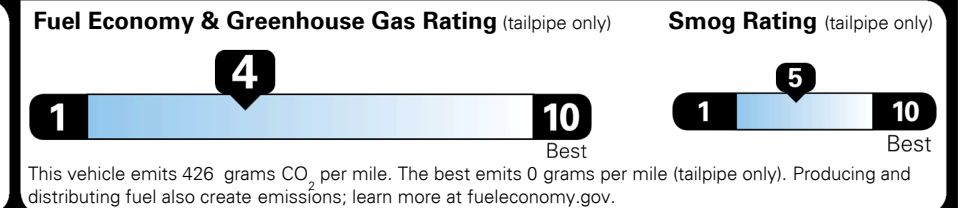

Actual results will vary for many reasons, including driving conditions and how you drive and maintain your vehicle. The average new vehicle gets 28 MPG and costs $9,500 to fuel over 5 years. Cost estimates are based on 15,000 miles per year at $ 3.50 per gallon. MPGe is miles per gasoline gallon equivalent. Vehicle emissions are a significant cause of climate change and smog.

fueleconomy.gov

Calculate personalized estimates and compare vehicles

GOVERNMENT 5-STAR SAFETY RATINGS

Overall Vehicle Score		Not Rated
Based on the combined rating of frontal, side and rollover. Should ONLY be compared to other vehicles of similar size and weight.		
Frontal	Driver	★★★★★
Crash	Passenger	★★★★
Based on the risk of injury in a frontal impact. Should ONLY be compared to other vehicles of similar size and weight.		
Side	Front seat	Not Rated
Crash	Rear seat	Not Rated
Star ratings based on the risk of injury in a side impact.		
Rollover		★★★★
Star ratings based on the risk of rollover in a single-vehicle crash.		

Star ratings range from 1 to 5 stars (★★★★★) with 5 being the highest.
Source: National Highway Traffic Safety Administration (NHTSA).
www.safercar.gov or 1-888-327-4236

Manufacturer's suggested retail price includes Manufacturer's recommended pre-delivery service. License and title fees, state and local taxes and other dealer installed options and accessories are not included in the manufacturer's suggested retail price.

PARTS CONTENT INFORMATION

FOR VEHICLES IN THIS CAR LINE U.S./CANADIAN PARTS CONTENT: 2 %

MAJOR SOURCES OF FOREIGN PARTS:
KOREA: 95%

NOTE: PARTS CONTENT DOES NOT INCLUDE FINAL ASSEMBLY, DISTRIBUTION, OR OTHER NON-PARTS COSTS.

FOR THIS VEHICLE
FINAL ASSEMBLY POINT:
GWANGMYEONG, KOREA

COUNTRY OF ORIGIN
ENGINE (MOTOR): KOREA
TRANSMISSION: KOREA