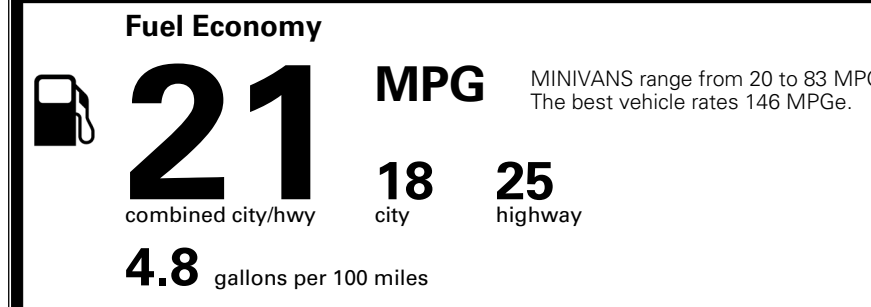

### EPA DOT Fuel Economy and Environment

Gasoline Vehicle

You spend **\$3,250** more in fuel costs over 5 years compared to the average new vehicle.

Annual fuel cost **\$2,350**

Actual results will vary for many reasons, including driving conditions and how you drive and maintain your vehicle. The average new vehicle gets 29 MPG and costs \$8,500 to fuel over 5 years. Cost estimates are based on 15,000 miles per year at \$ 3.30 per gallon. MPGe is miles per gasoline gallon equivalent. Vehicle emissions are a significant cause of climate change and smog.