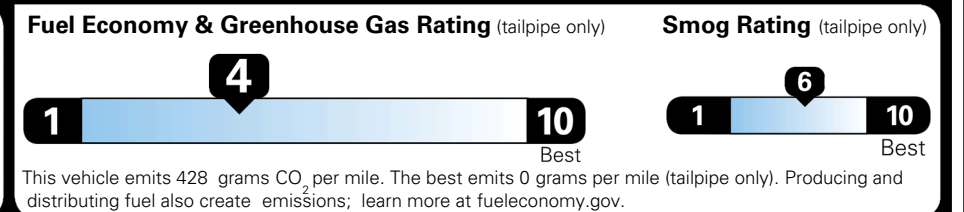

### EPA DOT Fuel Economy and Environment

Gasoline Vehicle

You spend **\$3,250** more in fuel costs over 5 years compared to the average new vehicle.

Annual fuel cost **\$2,350**

Actual results will vary for many reasons, including driving conditions and how you drive and maintain your vehicle. The average new vehicle gets 29 MPG and costs \$8,500 to fuel over 5 years. Cost estimates are based on 15,000 miles per year at \$ 3.30 per gallon. MPGe is miles per gasoline gallon equivalent. Vehicle emissions are a significant cause of climate change and smog.