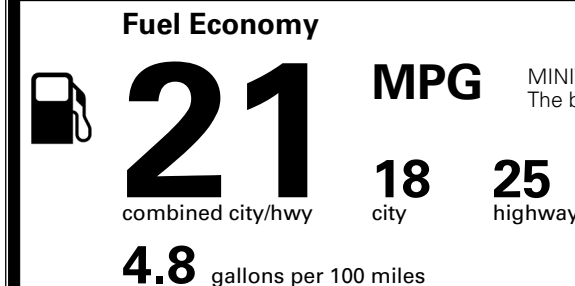

MSRP INCLUDING OPTIONS \$ 48,700.00

INLAND FREIGHT AND HANDLING \$ 1,545.00

TOTAL MANUFACTURER'S SUGGESTED RETAIL PRICE ▶ \$ 50,245.00

TOTAL ADDITIONAL WEIGHT: 11.5

EPA DOT Fuel Economy and Environment

Gasoline Vehicle