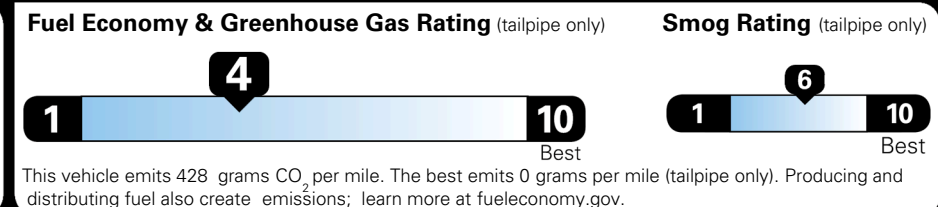

Gasoline Vehicle

You spend $3,250 more in fuel costs over 5 years compared to the average new vehicle.

Annual fuel cost $2,350