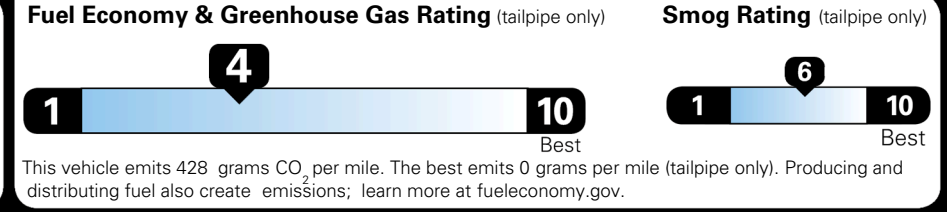

Gasoline Vehicle

You spend $3,250 more in fuel costs over 5 years compared to the average new vehicle.

Annual fuel cost $2,350