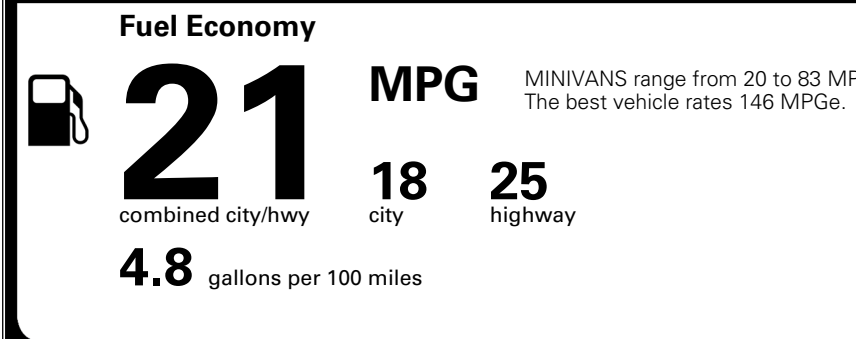

MSRP INCLUDING OPTIONS \$ 48,205.00
 INLAND FREIGHT AND HANDLING \$ 1,545.00

TOTAL MANUFACTURER'S SUGGESTED RETAIL PRICE ▶ \$ 49,750.00

TOTAL ADDITIONAL WEIGHT: 11.5

EPA DOT Fuel Economy and Environment

Gasoline Vehicle