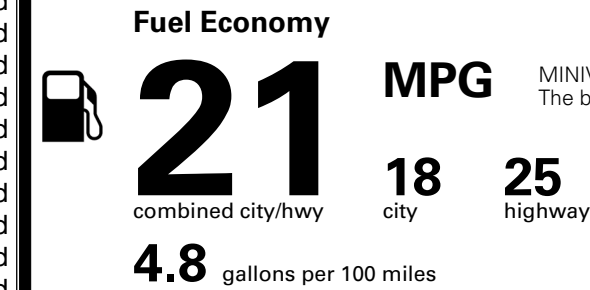

\$495.00
 \$285.00

MSRP INCLUDING OPTIONS

\$ 52,270.00

INLAND FREIGHT AND HANDLING

\$ 1,545.00

TOTAL MANUFACTURER'S SUGGESTED RETAIL PRICE ▶

\$ 53,815.00

TOTAL ADDITIONAL WEIGHT: 11.4

EPA DOT Fuel Economy and Environment

MINIVANS range from 20 to 83 MPG. The best vehicle rates 146 MPGe.

Gasoline Vehicle

You spend **\$3,250** more in fuel costs over 5 years compared to the average new vehicle.