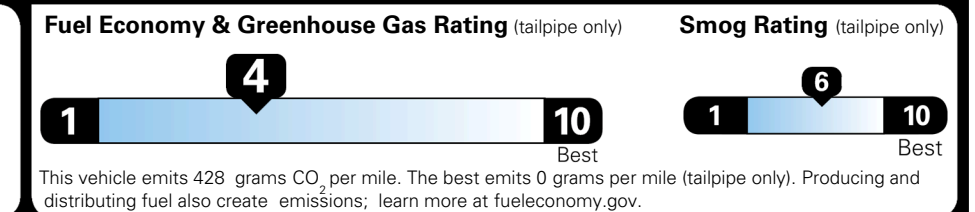

Gasoline Vehicle

You spend $3,250 more in fuel costs over 5 years compared to the average new vehicle.

Annual fuel cost $2,350