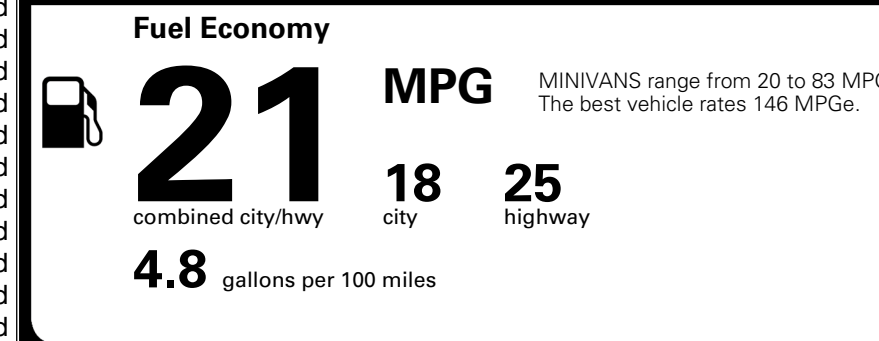

MSRP INCLUDING OPTIONS \$ 48,670.00

INLAND FREIGHT AND HANDLING \$ 1,545.00

TOTAL MANUFACTURER'S SUGGESTED RETAIL PRICE ▶ \$ 50,215.00

TOTAL ADDITIONAL WEIGHT: 12.8

EPA DOT Fuel Economy and Environment

Gasoline Vehicle