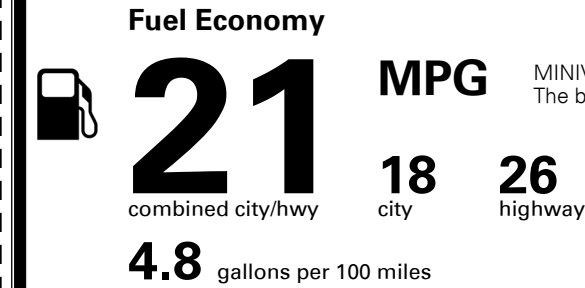

TOTAL ADDITIONAL WEIGHT: 15.9

*Additional terms and conditions apply.

**Kia Connect may be currently unavailable for some Model Year 2022 and newer vehicles sold or purchased in Massachusetts; please see owners.kia.com for more information.

EPA DOT Fuel Economy and Environment

Gasoline Vehicle

MINIVANS range from 20 to 48 MPG. The best vehicle rates 140 MPGe.

You spend
\$3,000
 more in fuel costs
 over 5 years
 compared to the
 average new vehicle.