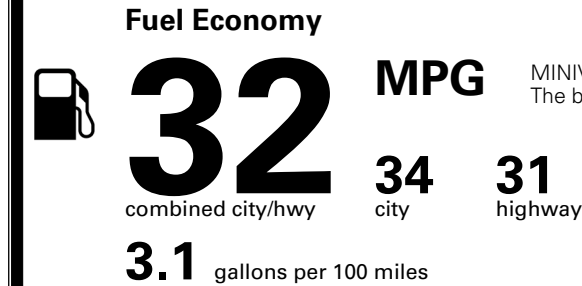

EPA DOT Fuel Economy and Environment

Gasoline Vehicle

MINIVANS range from 20 to 83 MPG.
The best vehicle rates 146 MPGe.

You save $750
in fuel costs over 5 years compared to the average new vehicle.

Annual fuel cost
$1,550