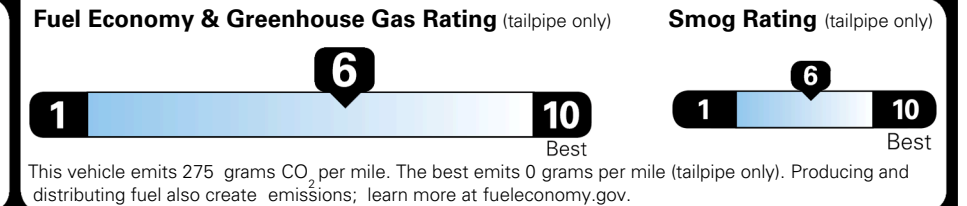

Actual results will vary for many reasons, including driving conditions and how you drive and maintain your vehicle. The average new vehicle gets 29 MPG and costs $8,500 to fuel over 5 years. Cost estimates are based on 15,000 miles per year at $ 3.30 per gallon. MPGe is miles per gasoline gallon equivalent. Vehicle emissions are a significant cause of climate change and smog.

fueleconomy.gov

Calculate personalized estimates and compare vehicles

GOVERNMENT 5-STAR SAFETY RATINGS

Overall Vehicle Score	Not Rated
Based on the combined rating of frontal, side and rollover. Should ONLY be compared to other vehicles of similar size and weight.	
Frontal	Driver ★ ★ ★ ★ ★
Crash	Passenger ★ ★ ★ ★
Based on the risk of injury in a frontal impact. Should ONLY be compared to other vehicles of similar size and weight.	
Side	Front seat Not Rated
Crash	Rear seat Not Rated
Star ratings based on the risk of injury in a side impact.	
Rollover	★ ★ ★ ★
Star ratings based on the risk of rollover in a single-vehicle crash.	

Star ratings range from 1 to 5 stars (★★★★★) with 5 being the highest.
Source: National Highway Traffic Safety Administration (NHTSA).
www.safercar.gov or 1-888-327-4236

Manufacturer's suggested retail price includes Manufacturer's recommended pre-delivery service. License and title fees, state and local taxes and other dealer installed options and accessories are not included in the manufacturer's suggested retail price.

PARTS CONTENT INFORMATION

FOR VEHICLES IN THIS CAR LINE U.S./CANADIAN PARTS CONTENT: 2 %

MAJOR SOURCES OF FOREIGN PARTS: KOREA: 90%

NOTE: PARTS CONTENT DOES NOT INCLUDE FINAL ASSEMBLY, DISTRIBUTION, OR OTHER NON-PARTS COSTS.

FOR THIS VEHICLE FINAL ASSEMBLY POINT: GWANGMYEONG, KOREA

COUNTRY OF ORIGIN

ENGINE (MOTOR): KOREA

TRANSMISSION: KOREA

*Additional terms and conditions apply.

**Kia Connect may be currently unavailable for some Model Year 2022 and newer vehicles sold or purchased in Massachusetts; please see owners.kia.com for more information.

NOTE: When you purchase this vehicle, Kia America, Inc. collects personal information you provide to the dealership. For information on our collection and use of personal information and your rights, please see our Privacy Policy on www.kia.com.