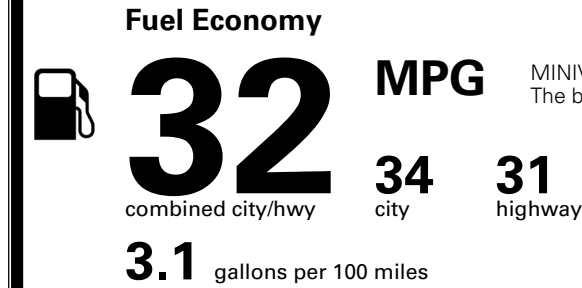

\$495.00
 \$285.00
 \$400.00

MSRP INCLUDING OPTIONS

\$ 44,770.00

INLAND FREIGHT AND HANDLING

\$ 1,545.00

TOTAL MANUFACTURER'S SUGGESTED RETAIL PRICE ▶

\$ 46,315.00

TOTAL ADDITIONAL WEIGHT: 11.5

EPA DOT Fuel Economy and Environment

Gasoline Vehicle

MINIVANS range from 20 to 83 MPG.
 The best vehicle rates 146 MPGe.

You save \$750
 in fuel costs
 over 5 years
 compared to the
 average new vehicle.