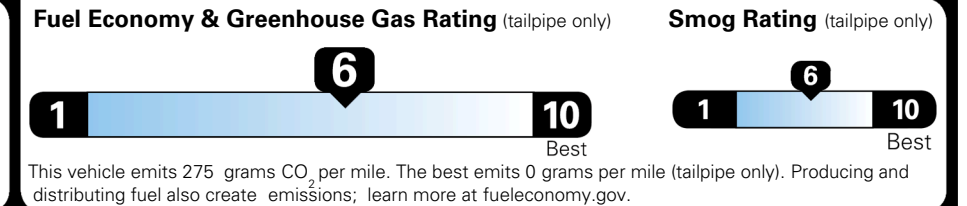

\$285.00
 \$400.00

MSRP INCLUDING OPTIONS

\$ 44,275.00

INLAND FREIGHT AND HANDLING

\$ 1,545.00

TOTAL MANUFACTURER'S SUGGESTED RETAIL PRICE ▶

\$ 45,820.00

TOTAL ADDITIONAL WEIGHT: 11.5

EPA DOT Fuel Economy and Environment

Gasoline Vehicle

You save \$750
 in fuel costs over 5 years compared to the average new vehicle.

Annual fuel cost
\$1,550

Actual results will vary for many reasons, including driving conditions and how you drive and maintain your vehicle. The average new vehicle gets 29 MPG and costs \$8,500 to fuel over 5 years. Cost estimates are based on 15,000 miles per year at \$ 3.30 per gallon. MPGe is miles per gasoline gallon equivalent. Vehicle emissions are a significant cause of climate change and smog.