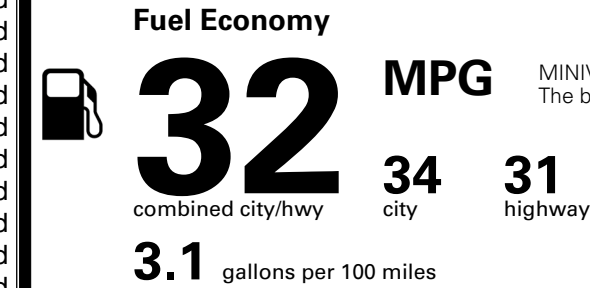

\$285.00
 \$400.00

MSRP INCLUDING OPTIONS

\$ 44,275.00

INLAND FREIGHT AND HANDLING

\$ 1,545.00

TOTAL MANUFACTURER'S SUGGESTED RETAIL PRICE ▶

\$ 45,820.00

TOTAL ADDITIONAL WEIGHT: 11.5

EPA DOT Fuel Economy and Environment

Gasoline Vehicle

You save \$750
 in fuel costs over 5 years compared to the average new vehicle.

Annual fuel cost
\$1,550

Actual results will vary for many reasons, including driving conditions and how you drive and maintain your vehicle. The average new vehicle gets 29 MPG and costs \$8,500 to fuel over 5 years. Cost estimates are based on 15,000 miles per year at \$ 3.30 per gallon. MPGe is miles per gasoline gallon equivalent. Vehicle emissions are a significant cause of climate change and smog.