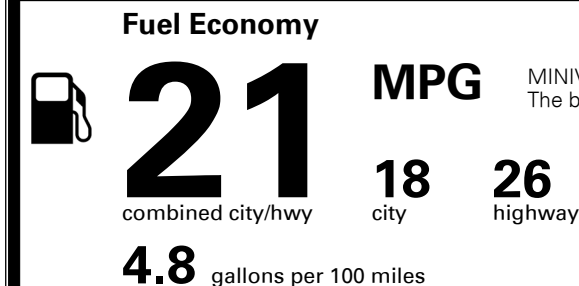

EPA DOT Fuel Economy and Environment

Gasoline Vehicle

MINIVANS range from 20 to 48 MPG. The best vehicle rates 140 MPGe.

You spend $3,000 more in fuel costs over 5 years compared to the average new vehicle.

Annual fuel cost $2,500