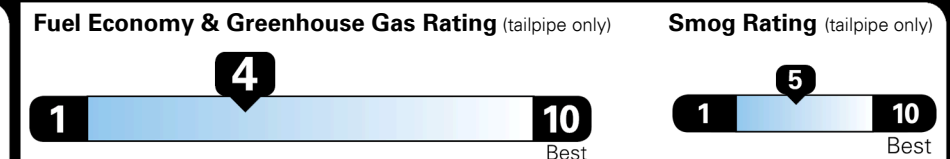

This vehicle emits 426 grams CO₂ per mile. The best emits 0 grams per mile (tailpipe only). Producing and distributing fuel also create emissions; learn more at fueleconomy.gov.

Actual results will vary for many reasons, including driving conditions and how you drive and maintain your vehicle. The average new vehicle gets 28 MPG and costs $9,500 to fuel over 5 years. Cost estimates are based on 15,000 miles per year at $ 3.50 per gallon. MPGe is miles per gasoline gallon equivalent. Vehicle emissions are a significant cause of climate change and smog.

fueleconomy.gov

Calculate personalized estimates and compare vehicles

GOVERNMENT 5-STAR SAFETY RATINGS

Overall Vehicle Score	Not Rated
Based on the combined rating of frontal, side and rollover. Should ONLY be compared to other vehicles of similar size and weight.	
Frontal	Driver ★ ★ ★ ★ ★
Crash	Passenger ★ ★ ★ ★
Based on the risk of injury in a frontal impact. Should ONLY be compared to other vehicles of similar size and weight.	
Side	Front seat Not Rated
Crash	Rear seat Not Rated
Star ratings based on the risk of injury in a side impact.	
Rollover	★ ★ ★ ★
Star ratings based on the risk of rollover in a single-vehicle crash.	

Star ratings range from 1 to 5 stars (★★★★★) with 5 being the highest.
Source: National Highway Traffic Safety Administration (NHTSA).
www.safercar.gov or 1-888-327-4236

Manufacturer's suggested retail price includes Manufacturer's recommended pre-delivery service. License and title fees, state and local taxes and other dealer installed options and accessories are not included in the manufacturer's suggested retail price.

PARTS CONTENT INFORMATION

FOR VEHICLES IN THIS CAR LINE U.S./CANADIAN PARTS CONTENT: 2 %

MAJOR SOURCES OF FOREIGN PARTS: KOREA: 95%

NOTE: PARTS CONTENT DOES NOT INCLUDE FINAL ASSEMBLY, DISTRIBUTION, OR OTHER NON-PARTS COSTS.

FOR THIS VEHICLE FINAL ASSEMBLY POINT: GWANGMYEONG, KOREA

COUNTRY OF ORIGIN

ENGINE (MOTOR): KOREA
TRANSMISSION: KOREA