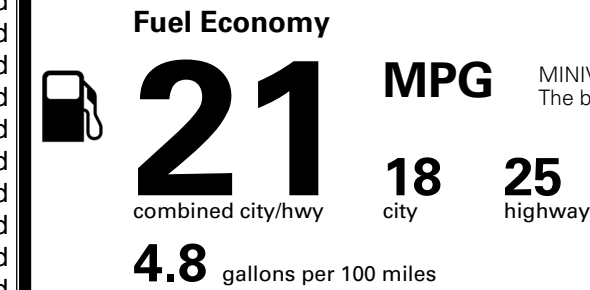

\$ 1,545.00

TOTAL MANUFACTURER'S SUGGESTED RETAIL PRICE ▶

\$ 44,520.00

TOTAL ADDITIONAL WEIGHT: 14.7

EPA DOT Fuel Economy and Environment

Gasoline Vehicle

MINIVANS range from 20 to 83 MPG. The best vehicle rates 146 MPGe.

You spend
\$3,250
 more in fuel costs
 over 5 years
 compared to the
 average new vehicle.

Annual fuel cost
\$2,350

Fuel Economy & Greenhouse Gas Rating (tailpipe only) Smog Rating (tailpipe only)

This vehicle emits 428 grams CO₂ per mile. The best emits 0 grams per mile (tailpipe only). Producing and distributing fuel also create emissions; learn more at fueleconomy.gov.