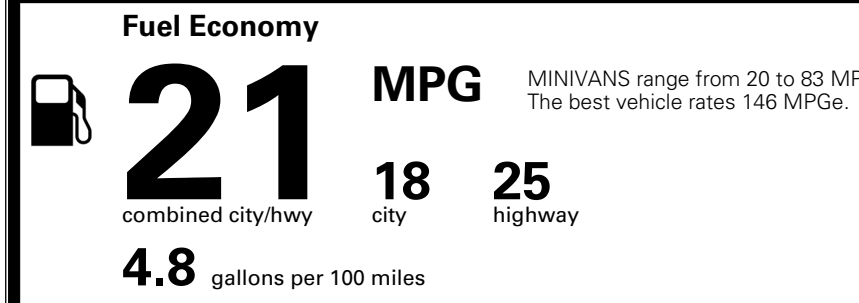

\$495.00
 \$285.00
 \$400.00
 \$160.00

MSRP INCLUDING OPTIONS

\$ 42,930.00

INLAND FREIGHT AND HANDLING

\$ 1,545.00

TOTAL MANUFACTURER'S SUGGESTED RETAIL PRICE ▶

\$ 44,475.00

TOTAL ADDITIONAL WEIGHT: 13.9

EPA DOT Fuel Economy and Environment

Gasoline Vehicle

You spend \$3,250 more in fuel costs over 5 years compared to the average new vehicle.

Annual fuel cost \$2,350

Actual results will vary for many reasons, including driving conditions and how you drive and maintain your vehicle. The average new vehicle gets 29 MPG and costs \$8,500 to fuel over 5 years. Cost estimates are based on 15,000 miles per year at \$ 3.30 per gallon. MPGe is miles per gasoline gallon equivalent. Vehicle emissions are a significant cause of climate change and smog.