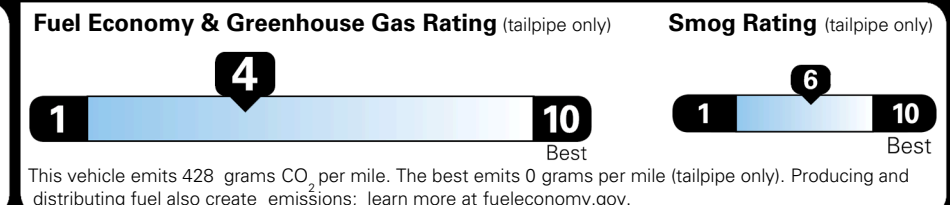

Actual results will vary for many reasons, including driving conditions and how you drive and maintain your vehicle. The average new vehicle gets 29 MPG and costs $8,500 to fuel over 5 years. Cost estimates are based on 15,000 miles per year at $ 3.30 per gallon. MPGe is miles per gasoline gallon equivalent. Vehicle emissions are a significant cause of climate change and smog.

fueleconomy.gov

Calculate personalized estimates and compare vehicles

GOVERNMENT 5-STAR SAFETY RATINGS

Overall Vehicle Score	Not Rated
Based on the combined rating of frontal, side and rollover. Should ONLY be compared to other vehicles of similar size and weight.	
Frontal	Driver ★ ★ ★ ★ ★
Crash	Passenger ★ ★ ★ ★
Based on the risk of injury in a frontal impact. Should ONLY be compared to other vehicles of similar size and weight.	
Side	Front seat Not Rated
Crash	Rear seat Not Rated
Star ratings based on the risk of injury in a side impact.	
Rollover	★ ★ ★ ★
Star ratings based on the risk of rollover in a single-vehicle crash.	

Star ratings range from 1 to 5 stars (★★★★★) with 5 being the highest.
Source: National Highway Traffic Safety Administration (NHTSA).
www.safercar.gov or 1-888-327-4236

Manufacturer's suggested retail price includes Manufacturer's recommended pre-delivery service. License and title fees, state and local taxes and other dealer installed options and accessories are not included in the manufacturer's suggested retail price.

PARTS CONTENT INFORMATION

FOR VEHICLES IN THIS CAR LINE U.S./CANADIAN PARTS CONTENT: 2 %

MAJOR SOURCES OF FOREIGN PARTS: KOREA: 95%

NOTE: PARTS CONTENT DOES NOT INCLUDE FINAL ASSEMBLY, DISTRIBUTION, OR OTHER NON-PARTS COSTS.

FOR THIS VEHICLE FINAL ASSEMBLY POINT: GWANGMYEONG, KOREA

COUNTRY OF ORIGIN

ENGINE (MOTOR): KOREA
TRANSMISSION: KOREA