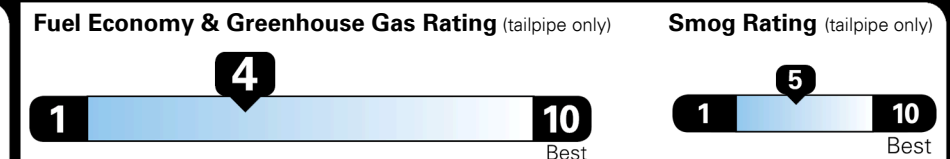

This vehicle emits 426 grams CO₂ per mile. The best emits 0 grams per mile (tailpipe only). Producing and distributing fuel also create emissions; learn more at fueleconomy.gov.

Actual results will vary for many reasons, including driving conditions and how you drive and maintain your vehicle. The average new vehicle gets 28 MPG and costs $9,500 to fuel over 5 years. Cost estimates are based on 15,000 miles per year at $ 3.50 per gallon. MPGe is miles per gasoline gallon equivalent. Vehicle emissions are a significant cause of climate change and smog.

fueleconomy.gov

Calculate personalized estimates and compare vehicles

GOVERNMENT 5-STAR SAFETY RATINGS

Overall Vehicle Score		Not Rated
Based on the combined rating of frontal, side and rollover. Should ONLY be compared to other vehicles of similar size and weight.		
Frontal	Driver	★★★★★
Crash	Passenger	★★★★
Based on the risk of injury in a frontal impact. Should ONLY be compared to other vehicles of similar size and weight.		
Side	Front seat	Not Rated
Crash	Rear seat	Not Rated
Star ratings based on the risk of injury in a side impact.		
Rollover		★★★★
Star ratings based on the risk of rollover in a single-vehicle crash.		

Star ratings range from 1 to 5 stars (★★★★★) with 5 being the highest.
Source: National Highway Traffic Safety Administration (NHTSA).
www.safercar.gov or 1-888-327-4236

Manufacturer's suggested retail price includes Manufacturer's recommended pre-delivery service. License and title fees, state and local taxes and other dealer installed options and accessories are not included in the manufacturer's suggested retail price.

PARTS CONTENT INFORMATION

FOR VEHICLES IN THIS CAR LINE U.S./CANADIAN PARTS CONTENT: 2 %

MAJOR SOURCES OF FOREIGN PARTS: KOREA: 95%

NOTE: PARTS CONTENT DOES NOT INCLUDE FINAL ASSEMBLY, DISTRIBUTION, OR OTHER NON-PARTS COSTS.

FOR THIS VEHICLE FINAL ASSEMBLY POINT: GWANGMYEONG, KOREA

COUNTRY OF ORIGIN

ENGINE (MOTOR): KOREA
TRANSMISSION: KOREA