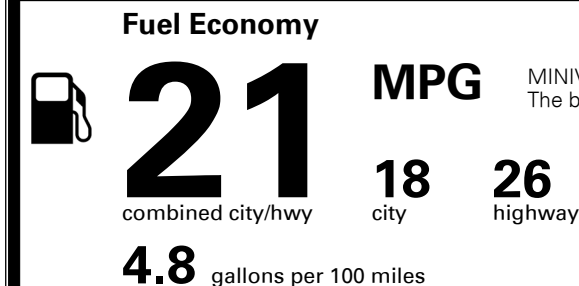

EPA DOT Fuel Economy and Environment

Gasoline Vehicle

MINIVANS range from 20 to 48 MPG. The best vehicle rates 140 MPGe.

You spend
$3,000
more in fuel costs
over 5 years
compared to the
average new vehicle.

Annual fuel cost
$2,500