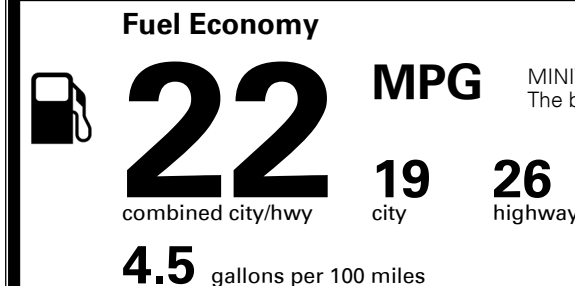

EPA DOT Fuel Economy and Environment

Gasoline Vehicle