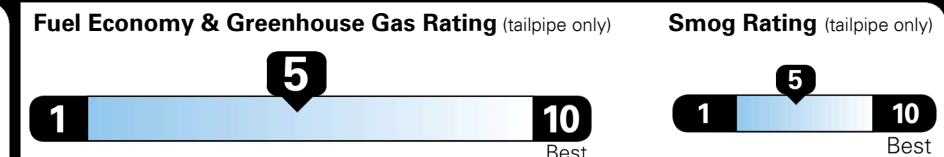

EPA DOT Fuel Economy and Environment

Gasoline Vehicle

You spend \$2,500 more in fuel costs over 5 years compared to the average new vehicle.

Annual fuel cost \$2,450

This vehicle emits 408 grams CO₂ per mile. The best emits 0 grams per mile (tailpipe only). Producing and distributing fuel also create emissions; learn more at fueleconomy.gov.